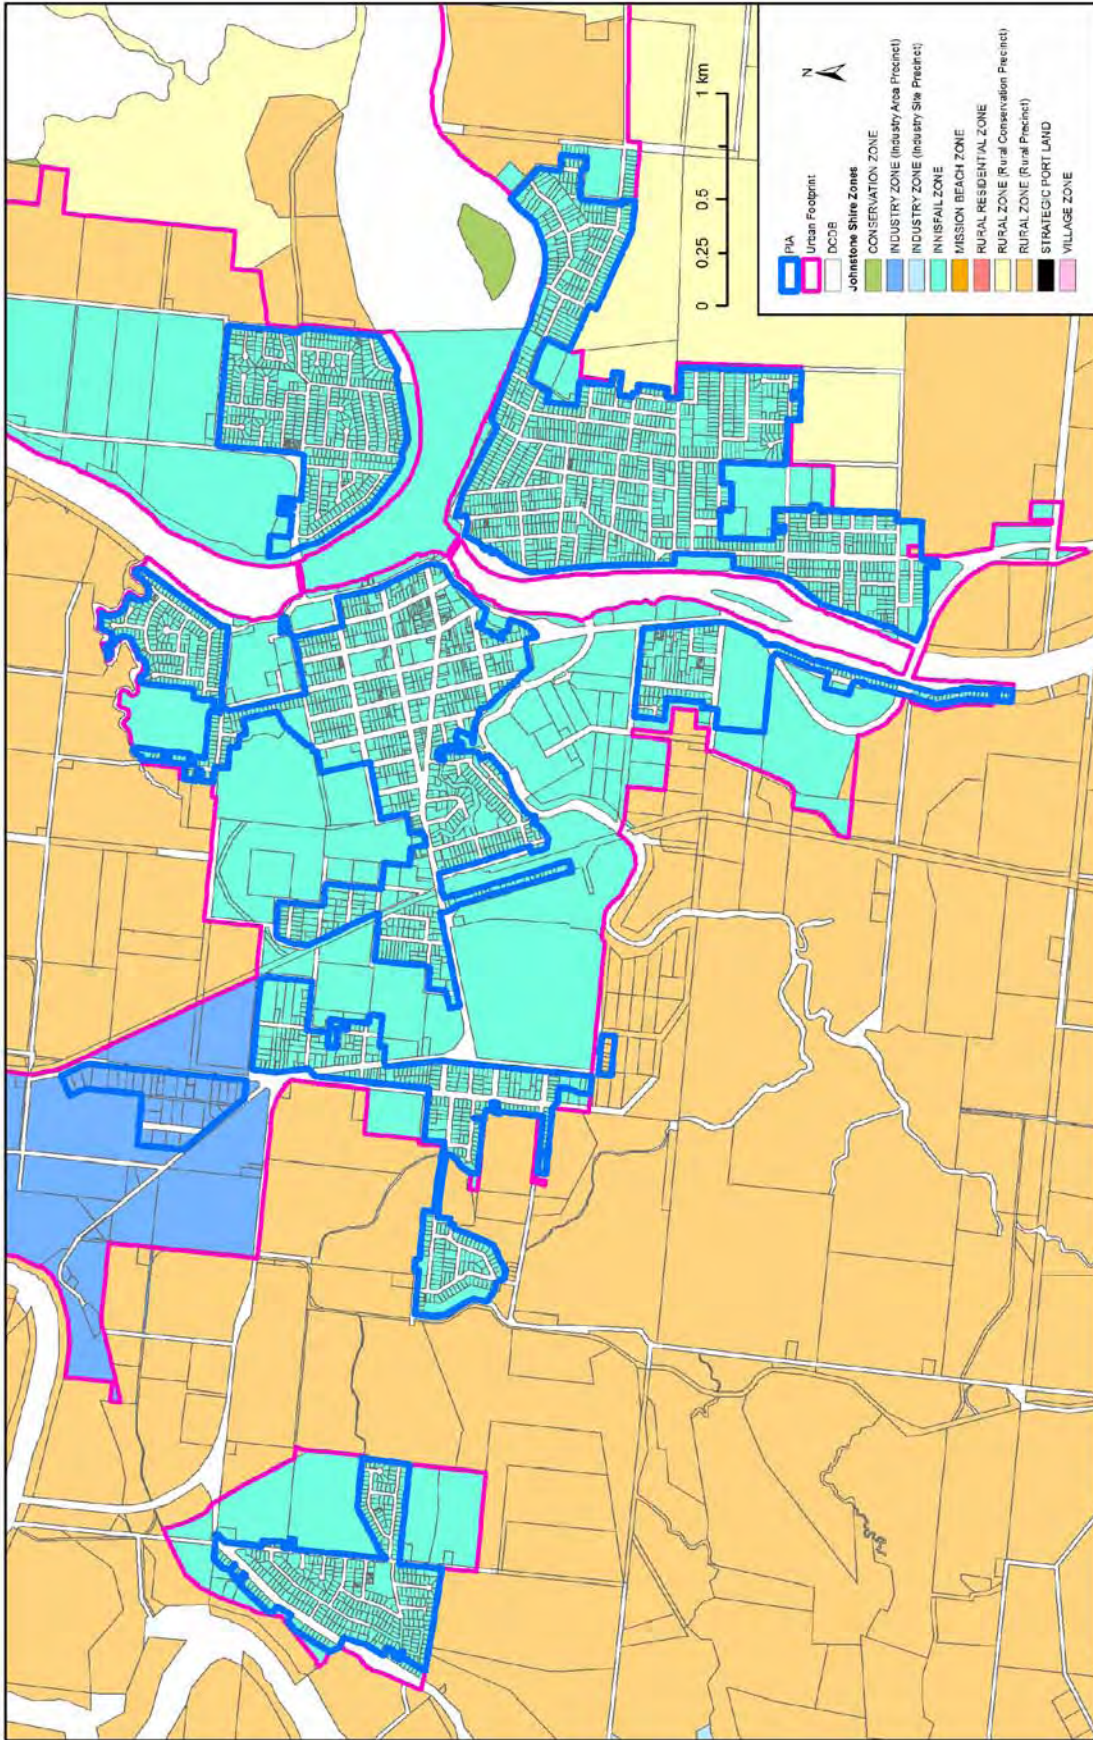

**PIA Map 1A showing Planning Scheme Zones  
Cardwell**

Project Ref No: 1778

File: R-NCP0032 Appendix A Map 1B r2

Date Created: 16 Nov 2010

**PIA Map 1A showing Planning Scheme Zones**  
**Innisfail**

PIP Assumptions  
Supporting  
Information  
Report

File: R:\NCP0032\Appendix B Map 1A  
Project Ref No: 1778  
Date Created: 06 September 2010