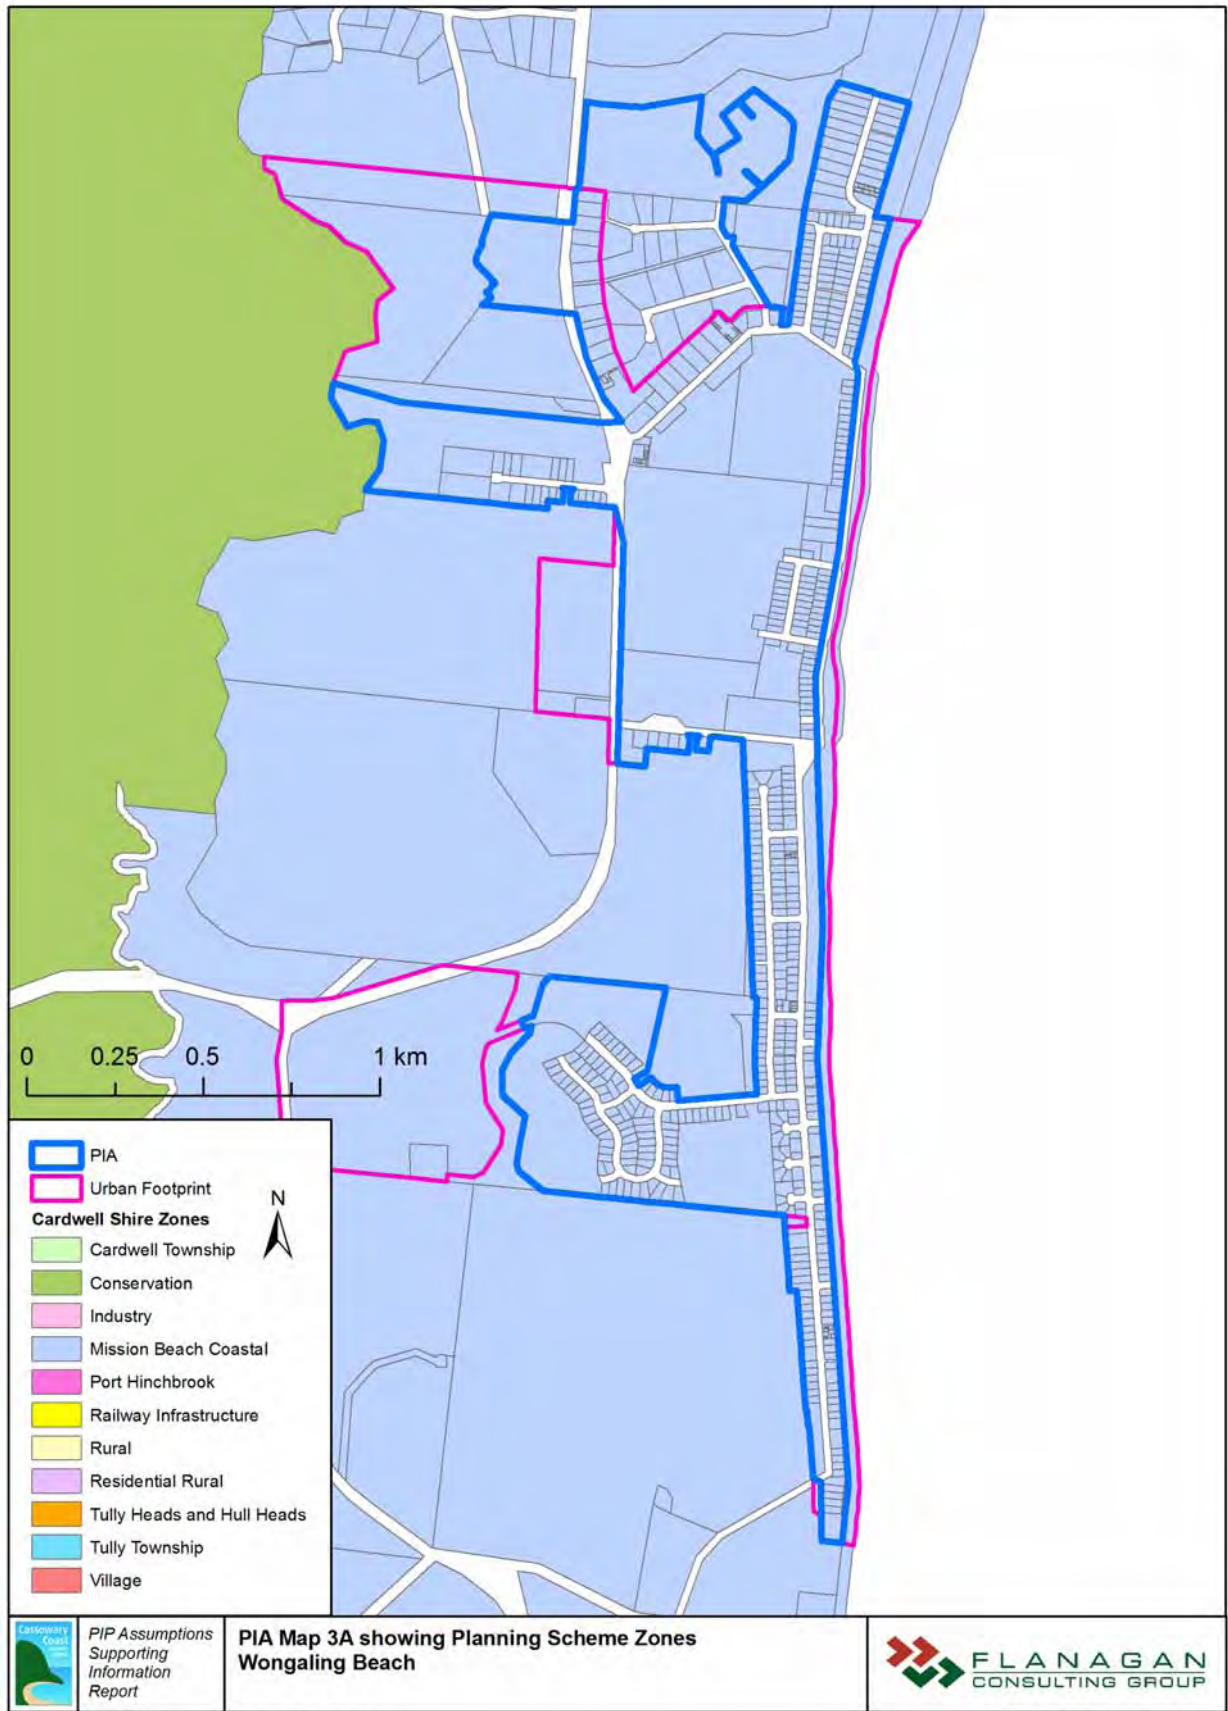

**PIA Map 1A showing Planning Scheme Zones  
Cardwell**

Project Ref No: 1778

File: R-NCP0032 Appendix A Map 1B r2

Date Created: 16 Nov 2010

**PIA Map 1A showing Planning Scheme Zones**  
**Innisfail**

PIP Assumptions  
Supporting  
Information  
Report

File: R:\NCP0032\Appendix B Map 1A  
Project Ref No: 1778  
Date Created: 06 September 2010