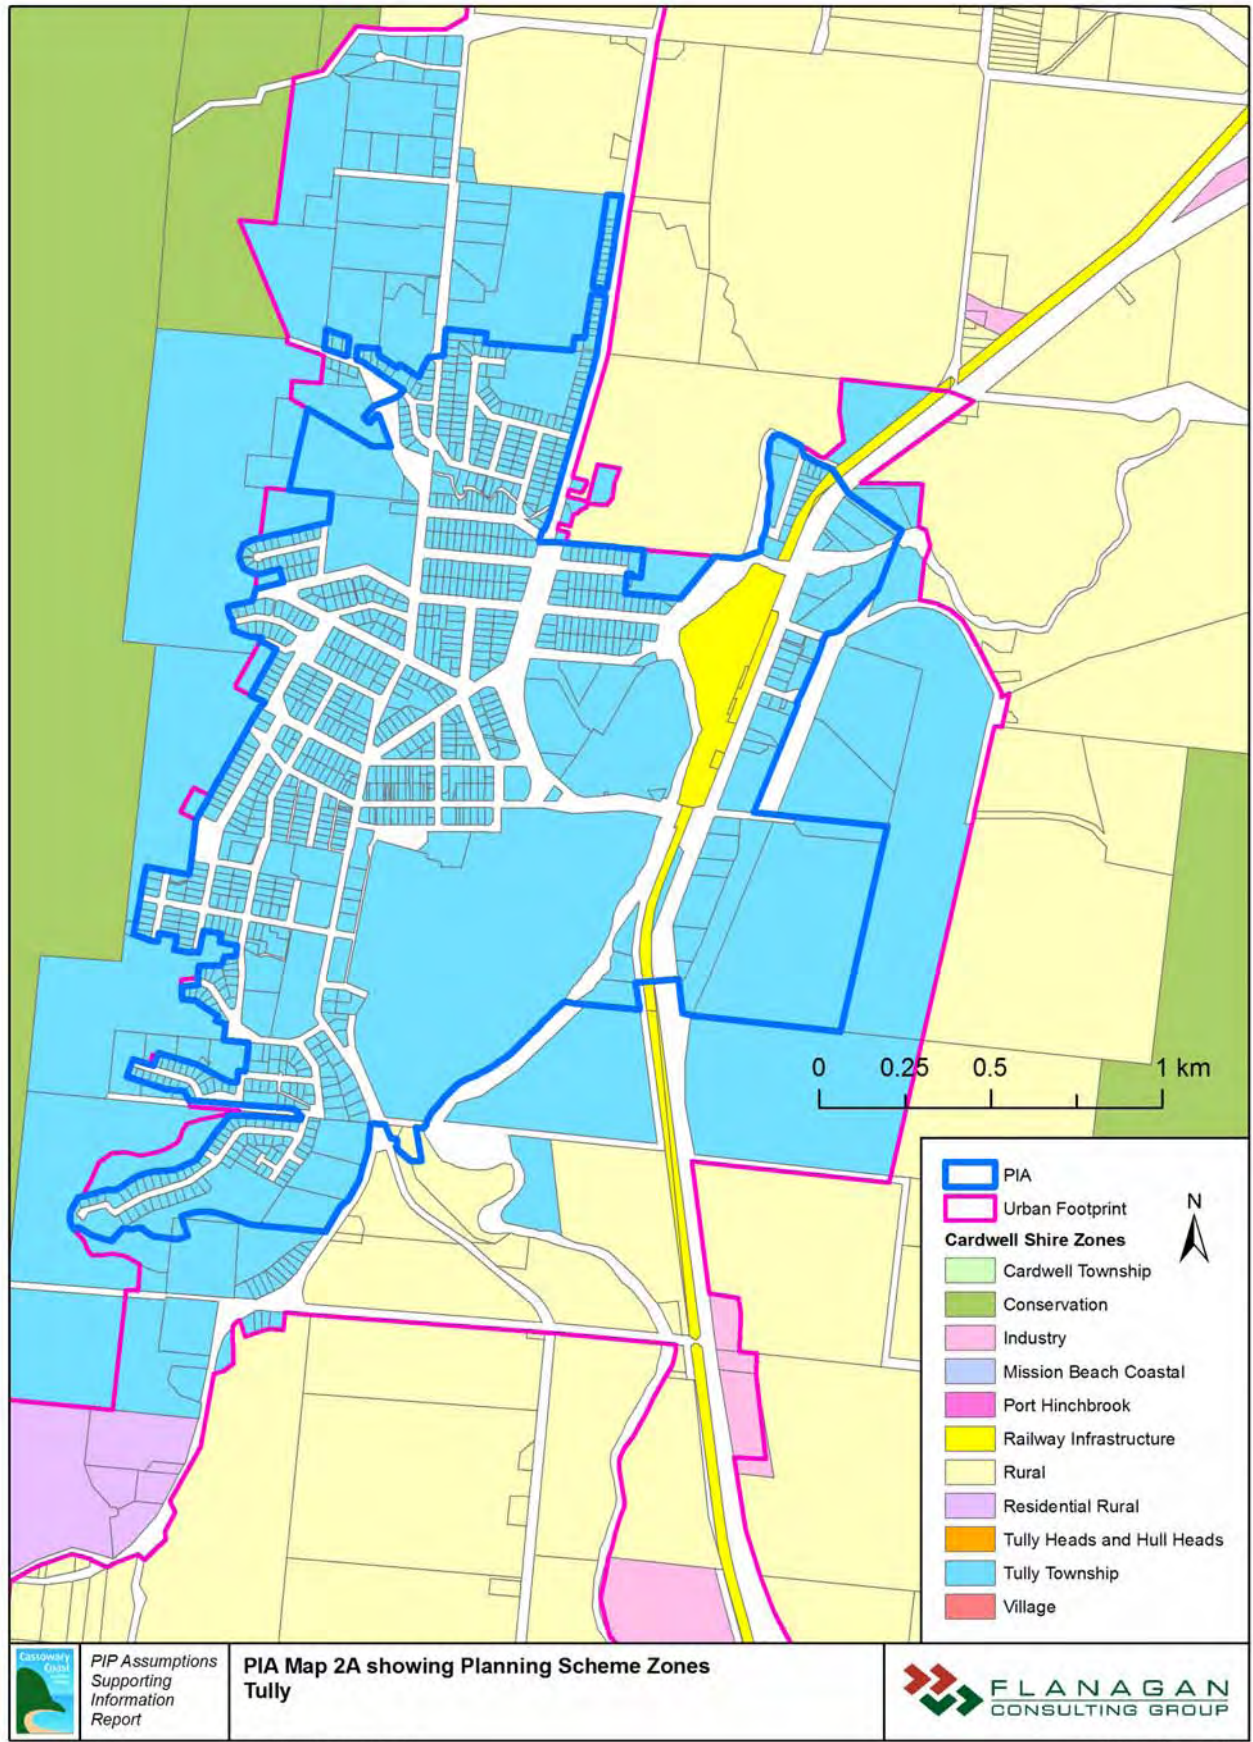

**PIA Map 1A showing Planning Scheme Zones  
Cardwell**

Project Ref No: 1778

File: R-NCP0032 Appendix A Map 1B r2

Date Created: 16 Nov 2010

**PIA Map 1A showing Planning Scheme Zones**  
**Innisfail**

PIP Assumptions  
Supporting  
Information  
Report

File: R:\NCP0032\Appendix B Map 1A  
Project Ref No: 1778  
Date Created: 06 September 2010