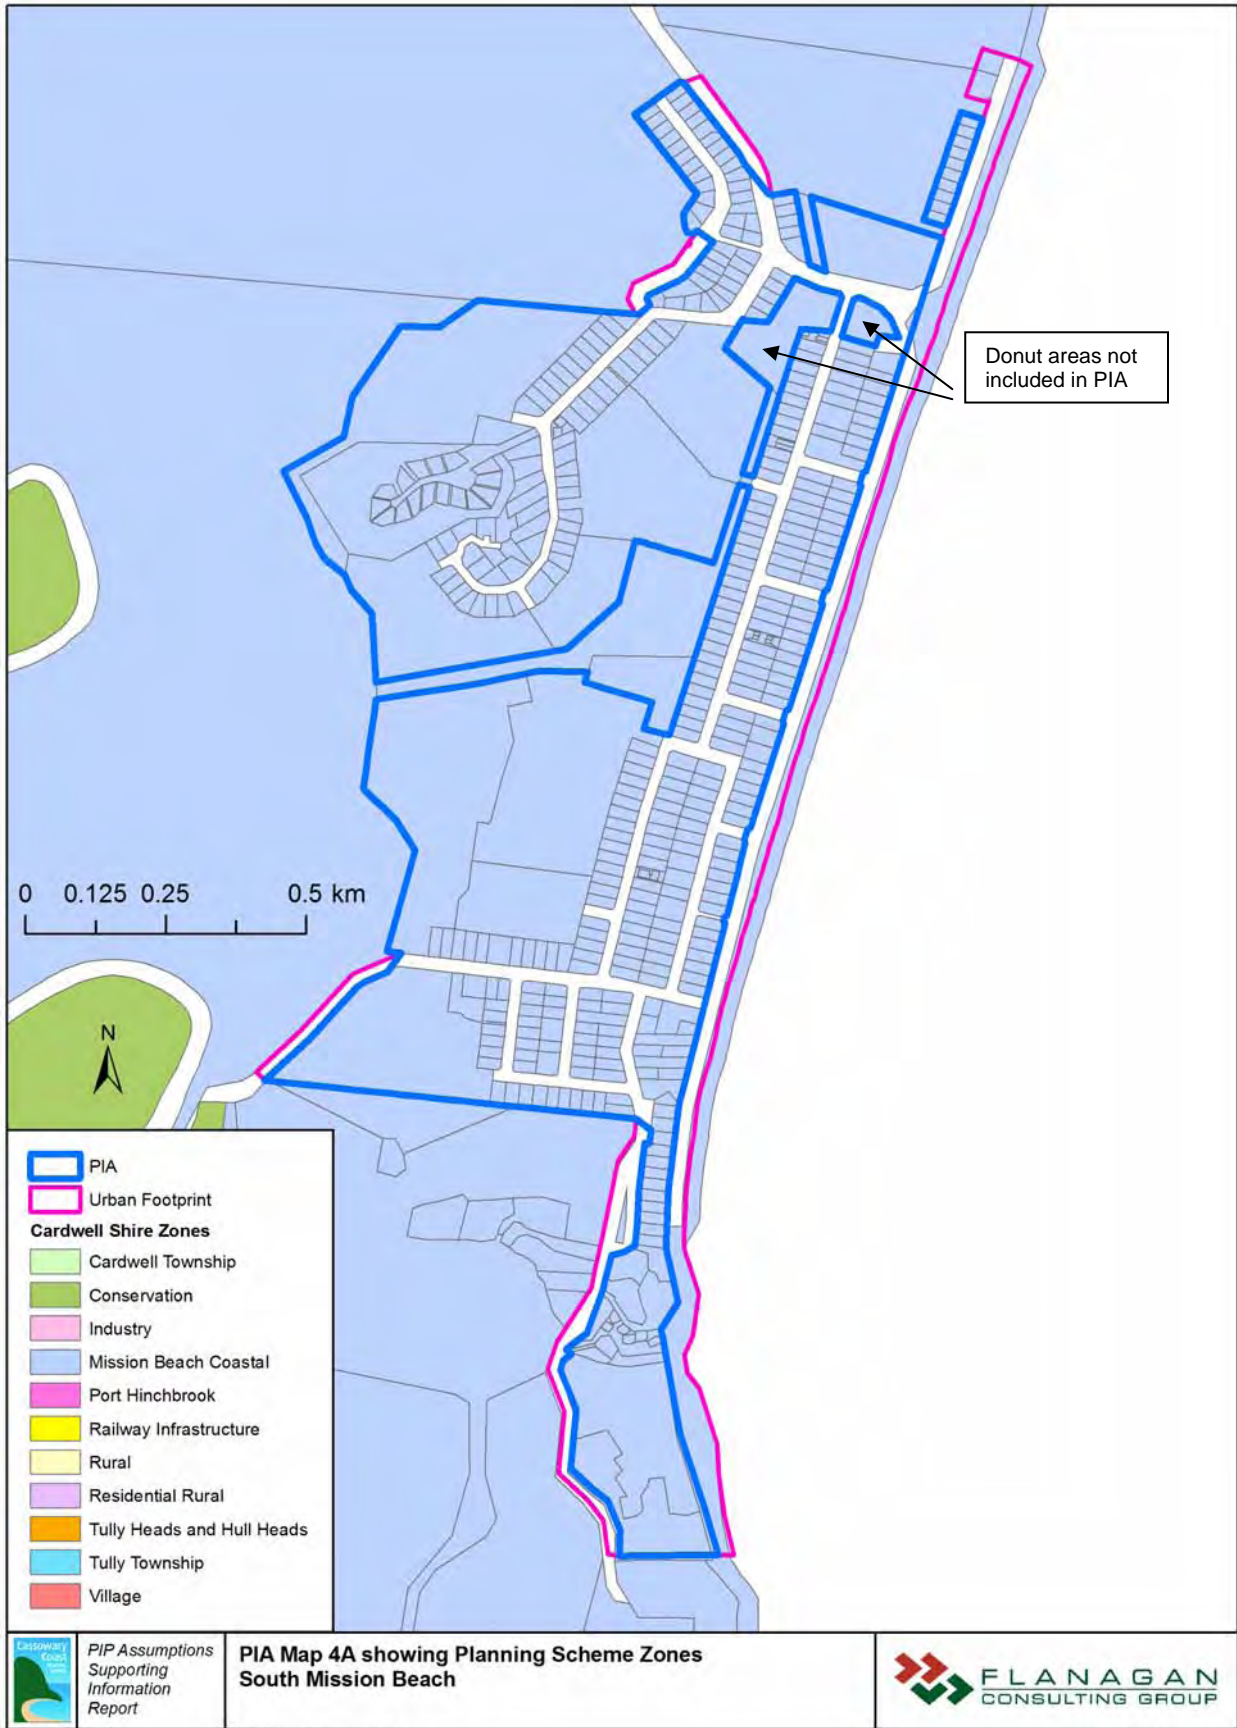

**PIA Map 1A showing Planning Scheme Zones  
Cardwell**

Project Ref No: 1778

File: R-NCP0032 Appendix A Map 1B r2

Date Created: 16 Nov 2010

**PIA Map 1A showing Planning Scheme Zones**  
**Innisfail**

PIP Assumptions  
Supporting  
Information  
Report

File: R:\NCP0032\Appendix B Map 1A  
Project Ref No: 1778  
Date Created: 06 September 2010