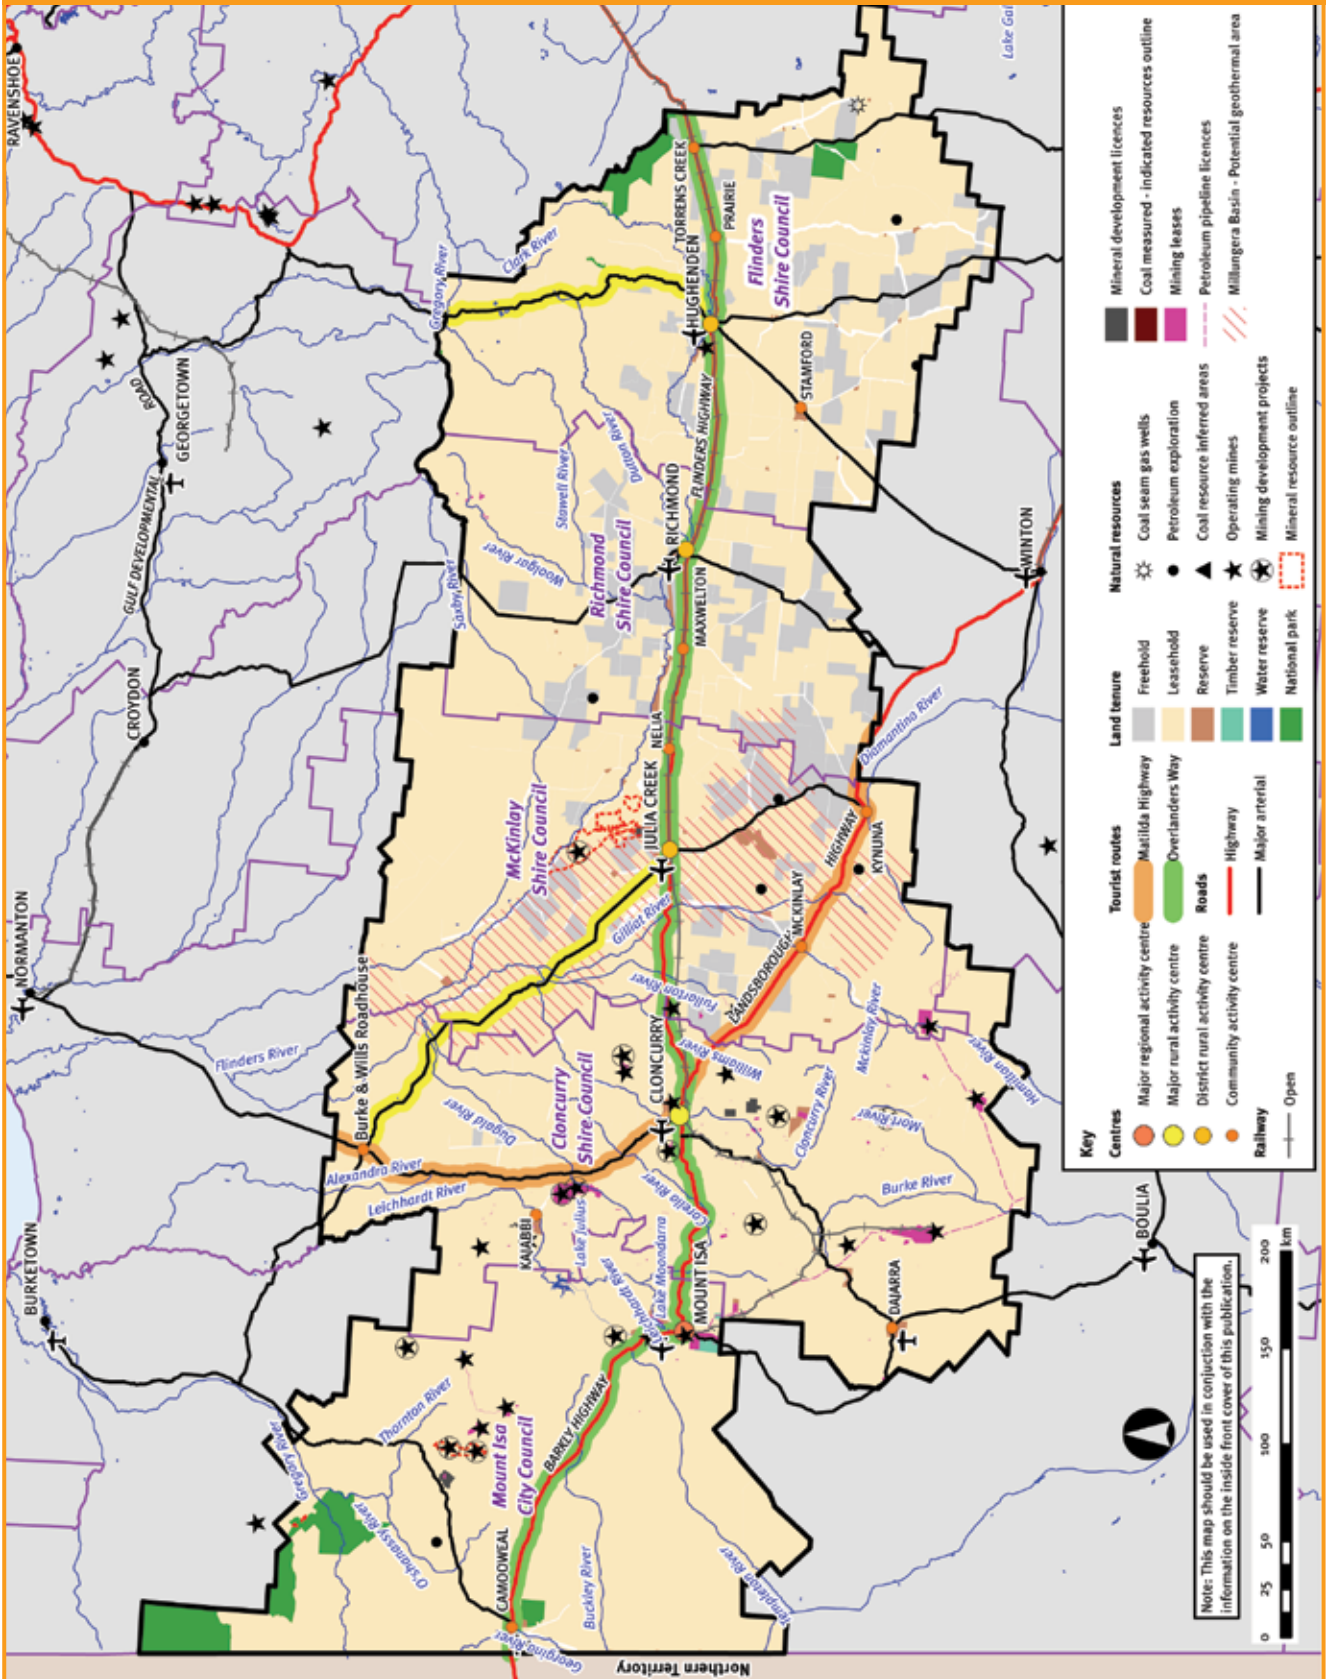

Map 4—Natural economic resources