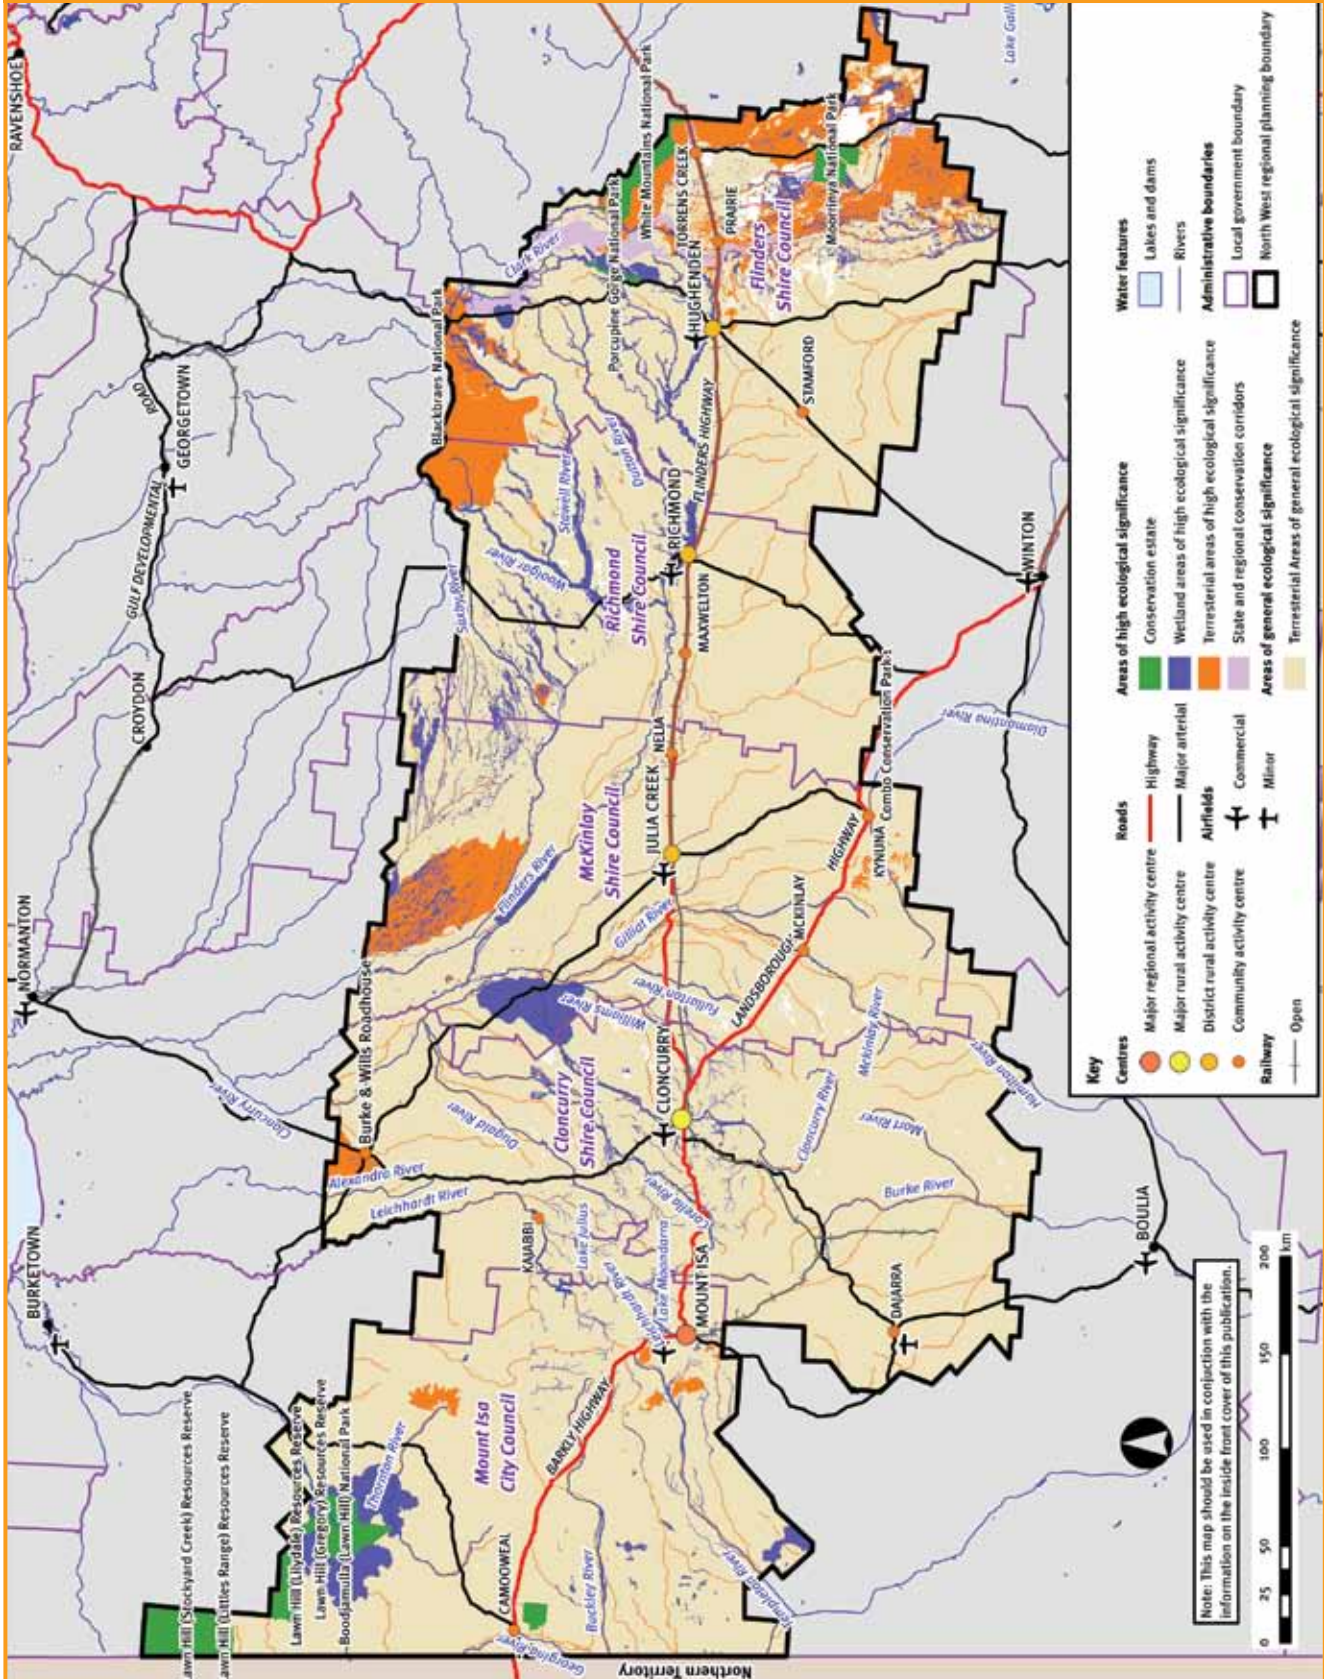

Map 3 – Natural environment