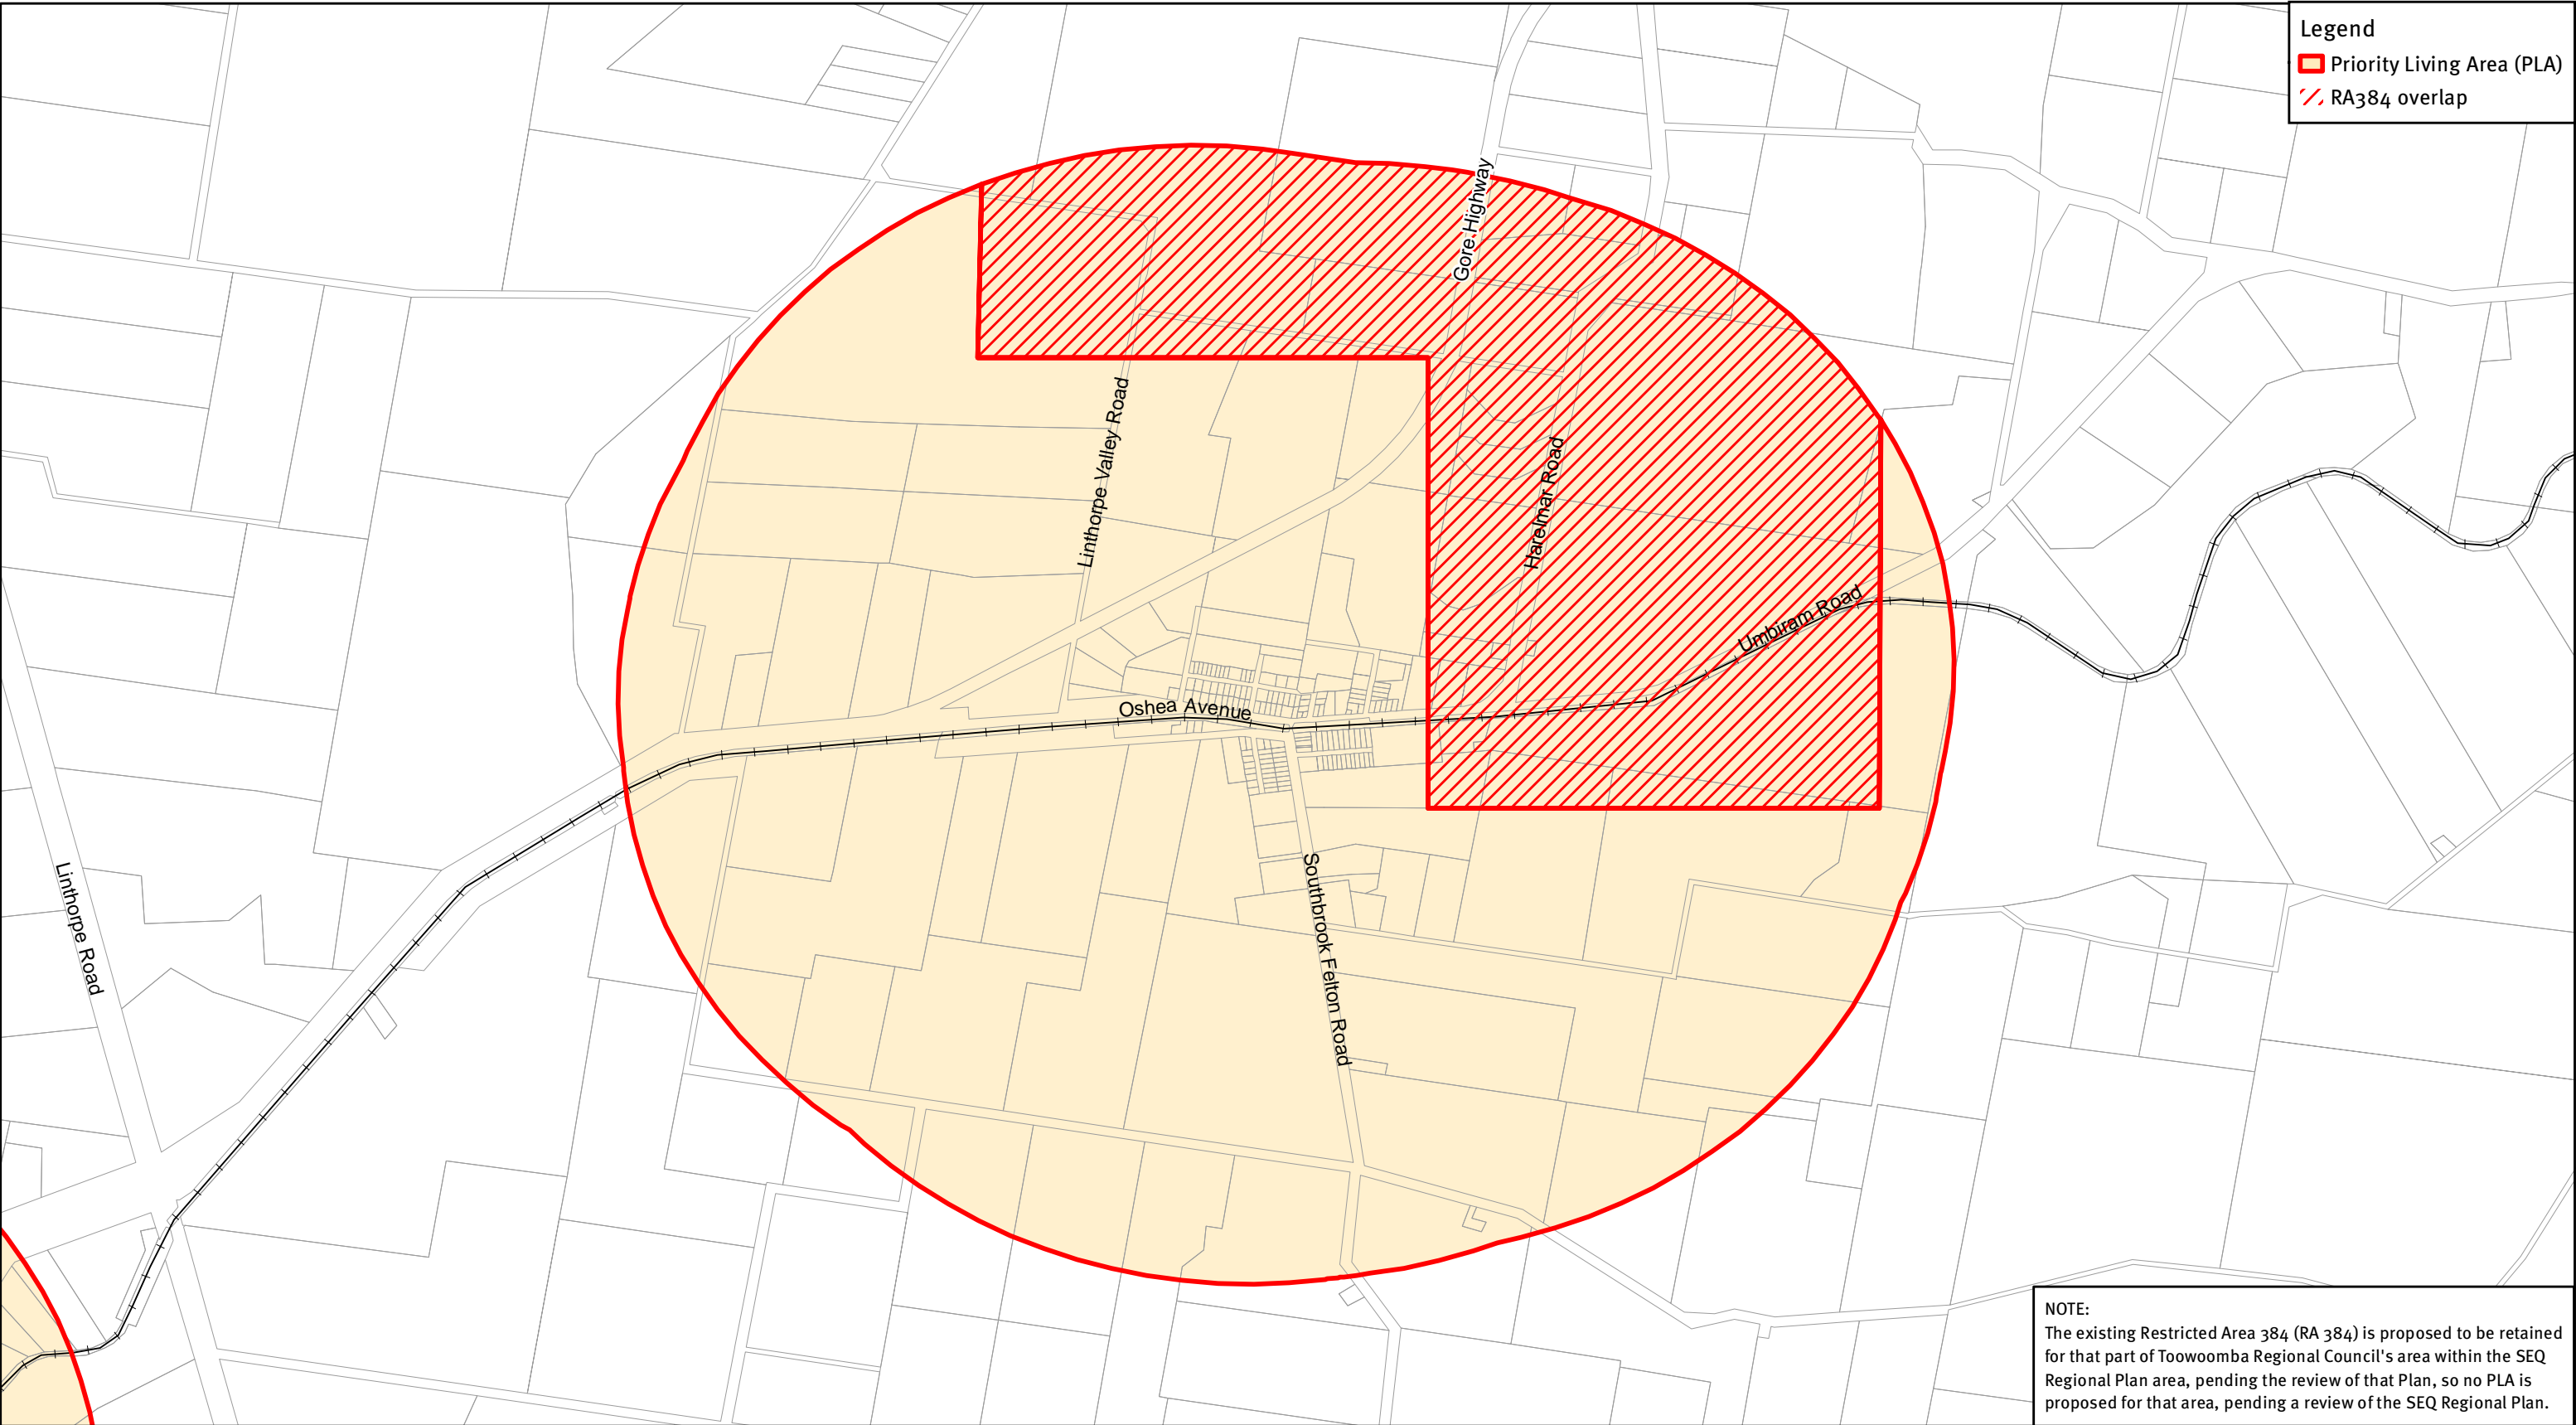

Priority Living Area - Toowoomba Regional - Southbrook

Legend

- Priority Living Area (PLA)
- RA384 overlap

NOTE:
 The existing Restricted Area 384 (RA 384) is proposed to be retained for that part of Toowoomba Regional Council's area within the SEQ Regional Plan area, pending the review of that Plan, so no PLA is proposed for that area, pending a review of the SEQ Regional Plan.