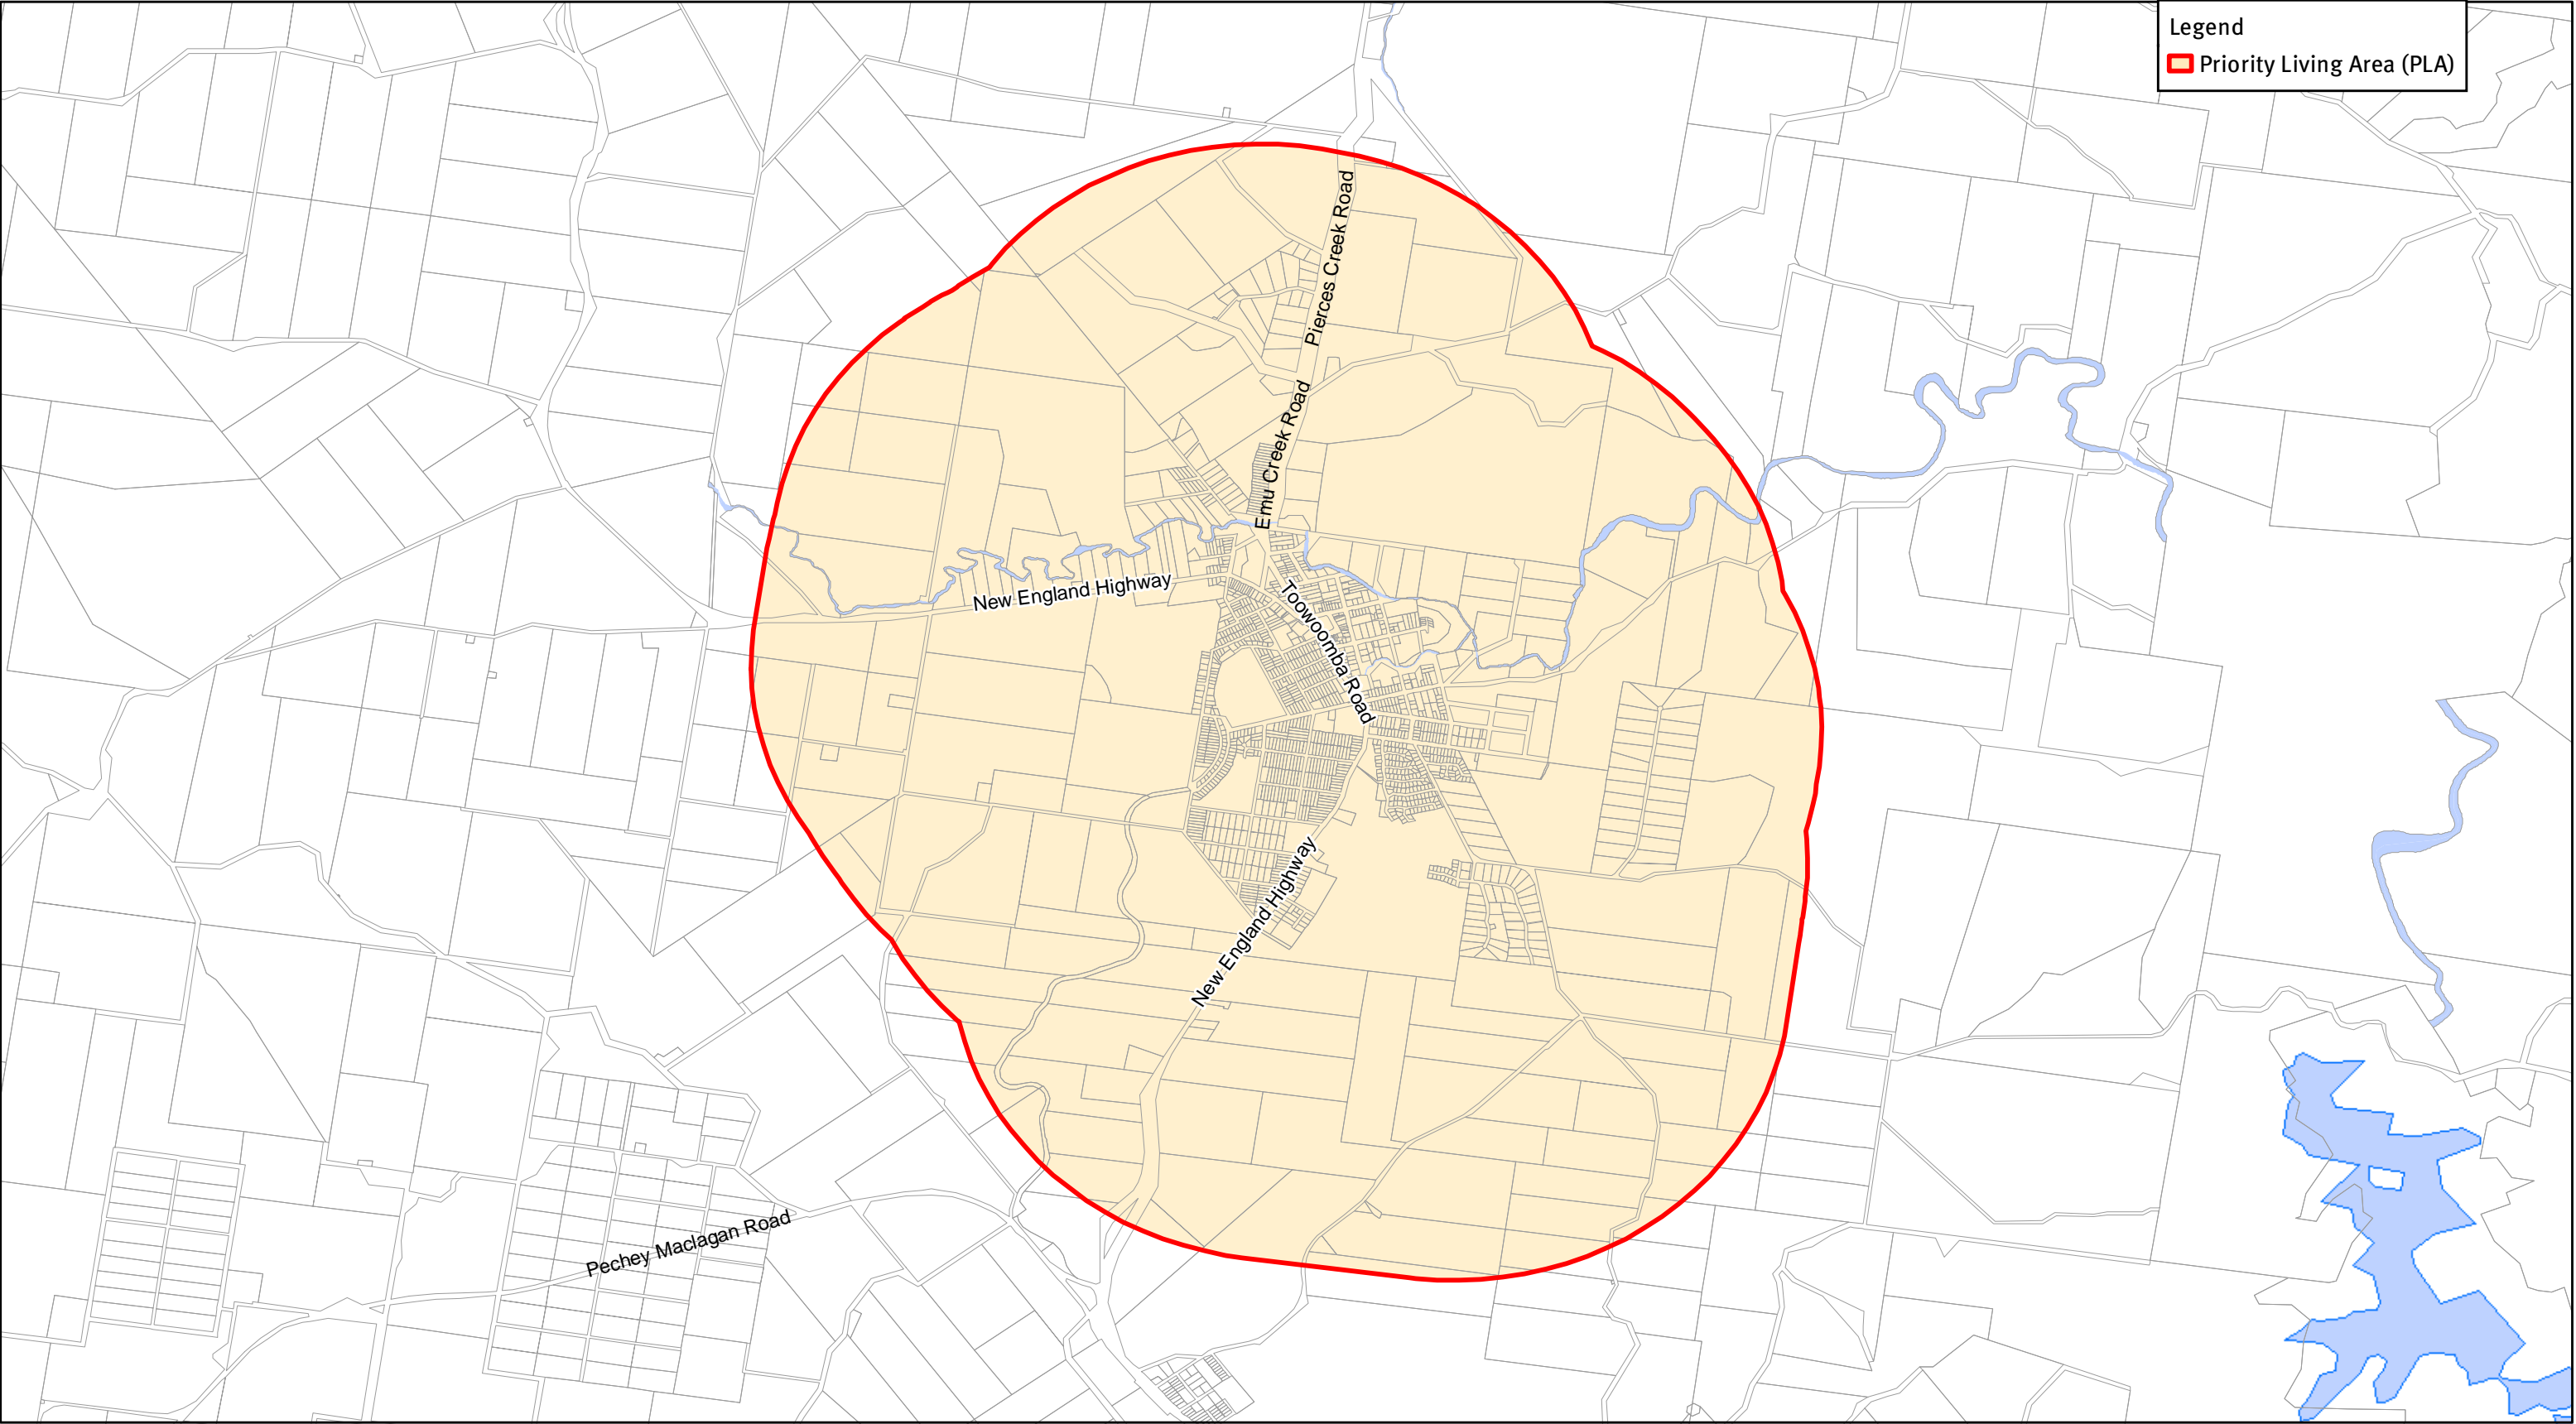

# Proposed Priority Living Area - Toowoomba Regional - Crows Nest

Legend  
Priority Living Area (PLA)

To the extent permitted by law, The Department of State Development, Infrastructure and Planning gives no warranty in relation to the material or information contained in this data (including accuracy, reliability, completeness or suitability) and accepts no liability (including without limitation, liability in negligence) for any loss, damage or costs (including indirect or consequential damage) relating to any use of the material or information contained in this data; and responsibility or liability for any loss or damage arising from its use.