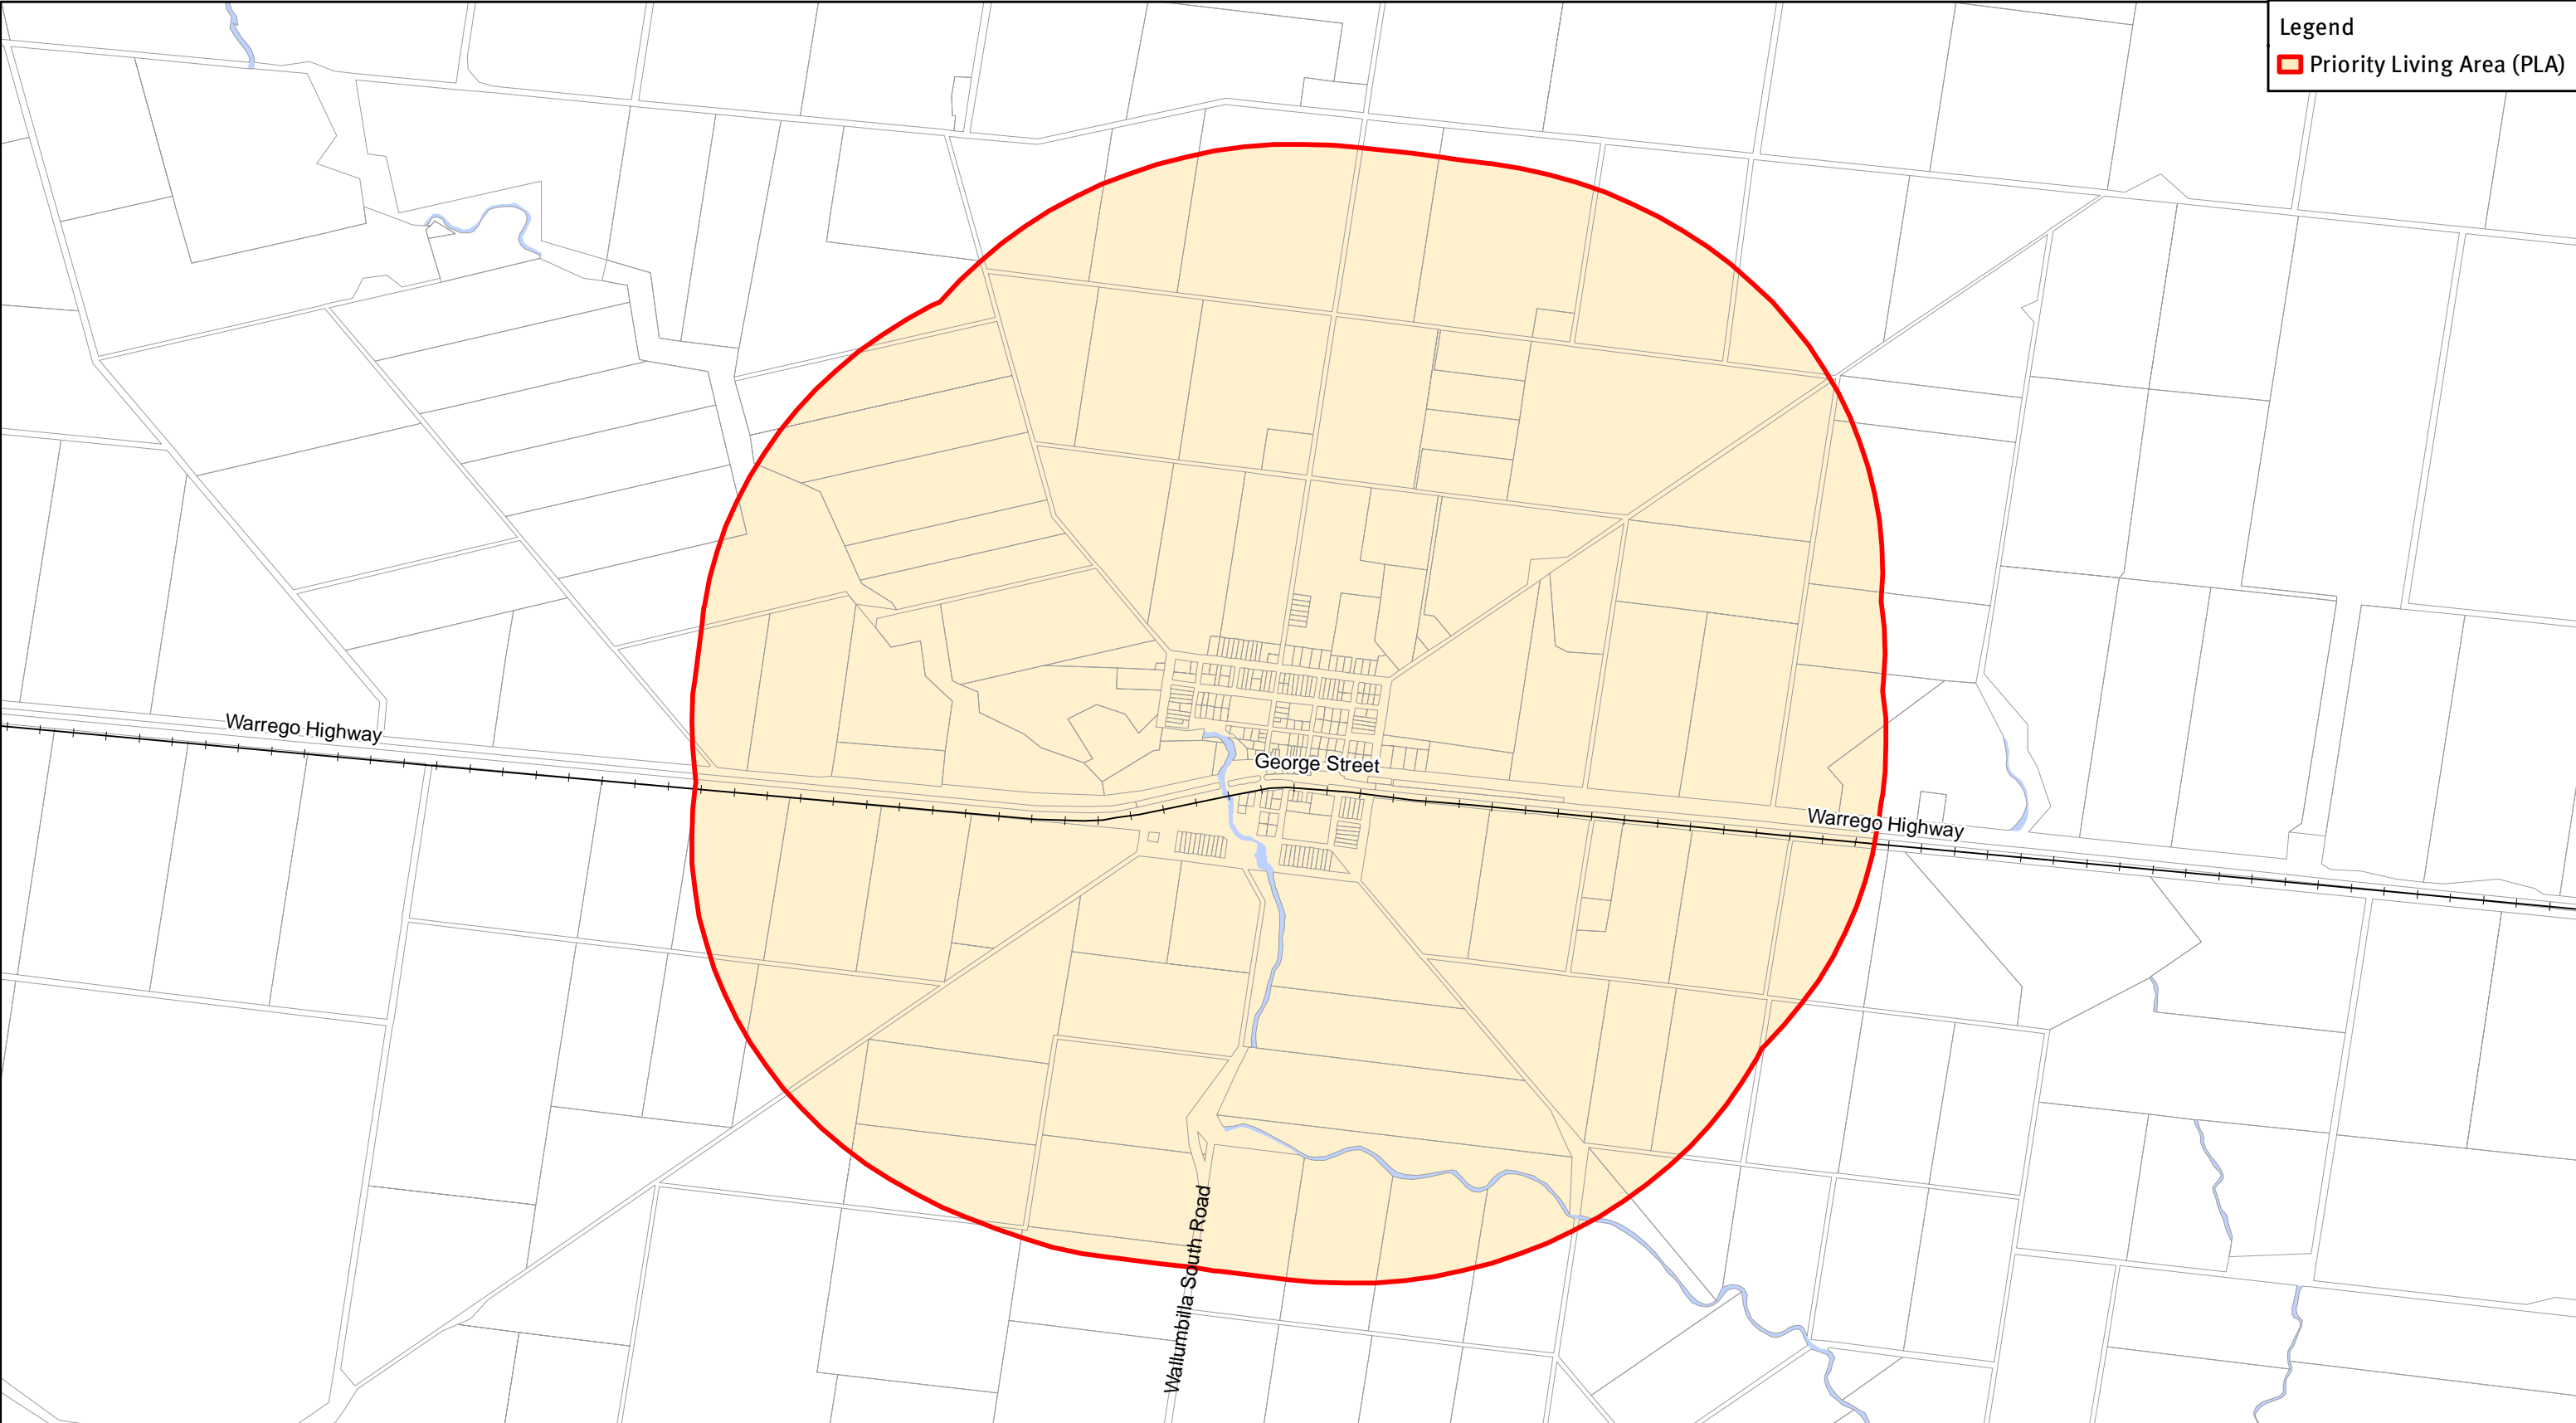

Priority Living Area - Maranoa Regional - Wallumbilla

Legend

Priority Living Area (PLA)

To the extent permitted by law, The Department of State Development, Infrastructure and Planning gives no warranty in relation to the material or information contained in this data (including accuracy, reliability, completeness or suitability) and accepts no liability (including without limitation, liability in negligence) for any loss, damage or costs (including indirect or consequential damage) relating to any use of the material or information contained in this data; and responsibility or liability for any loss or damage arising from its use.