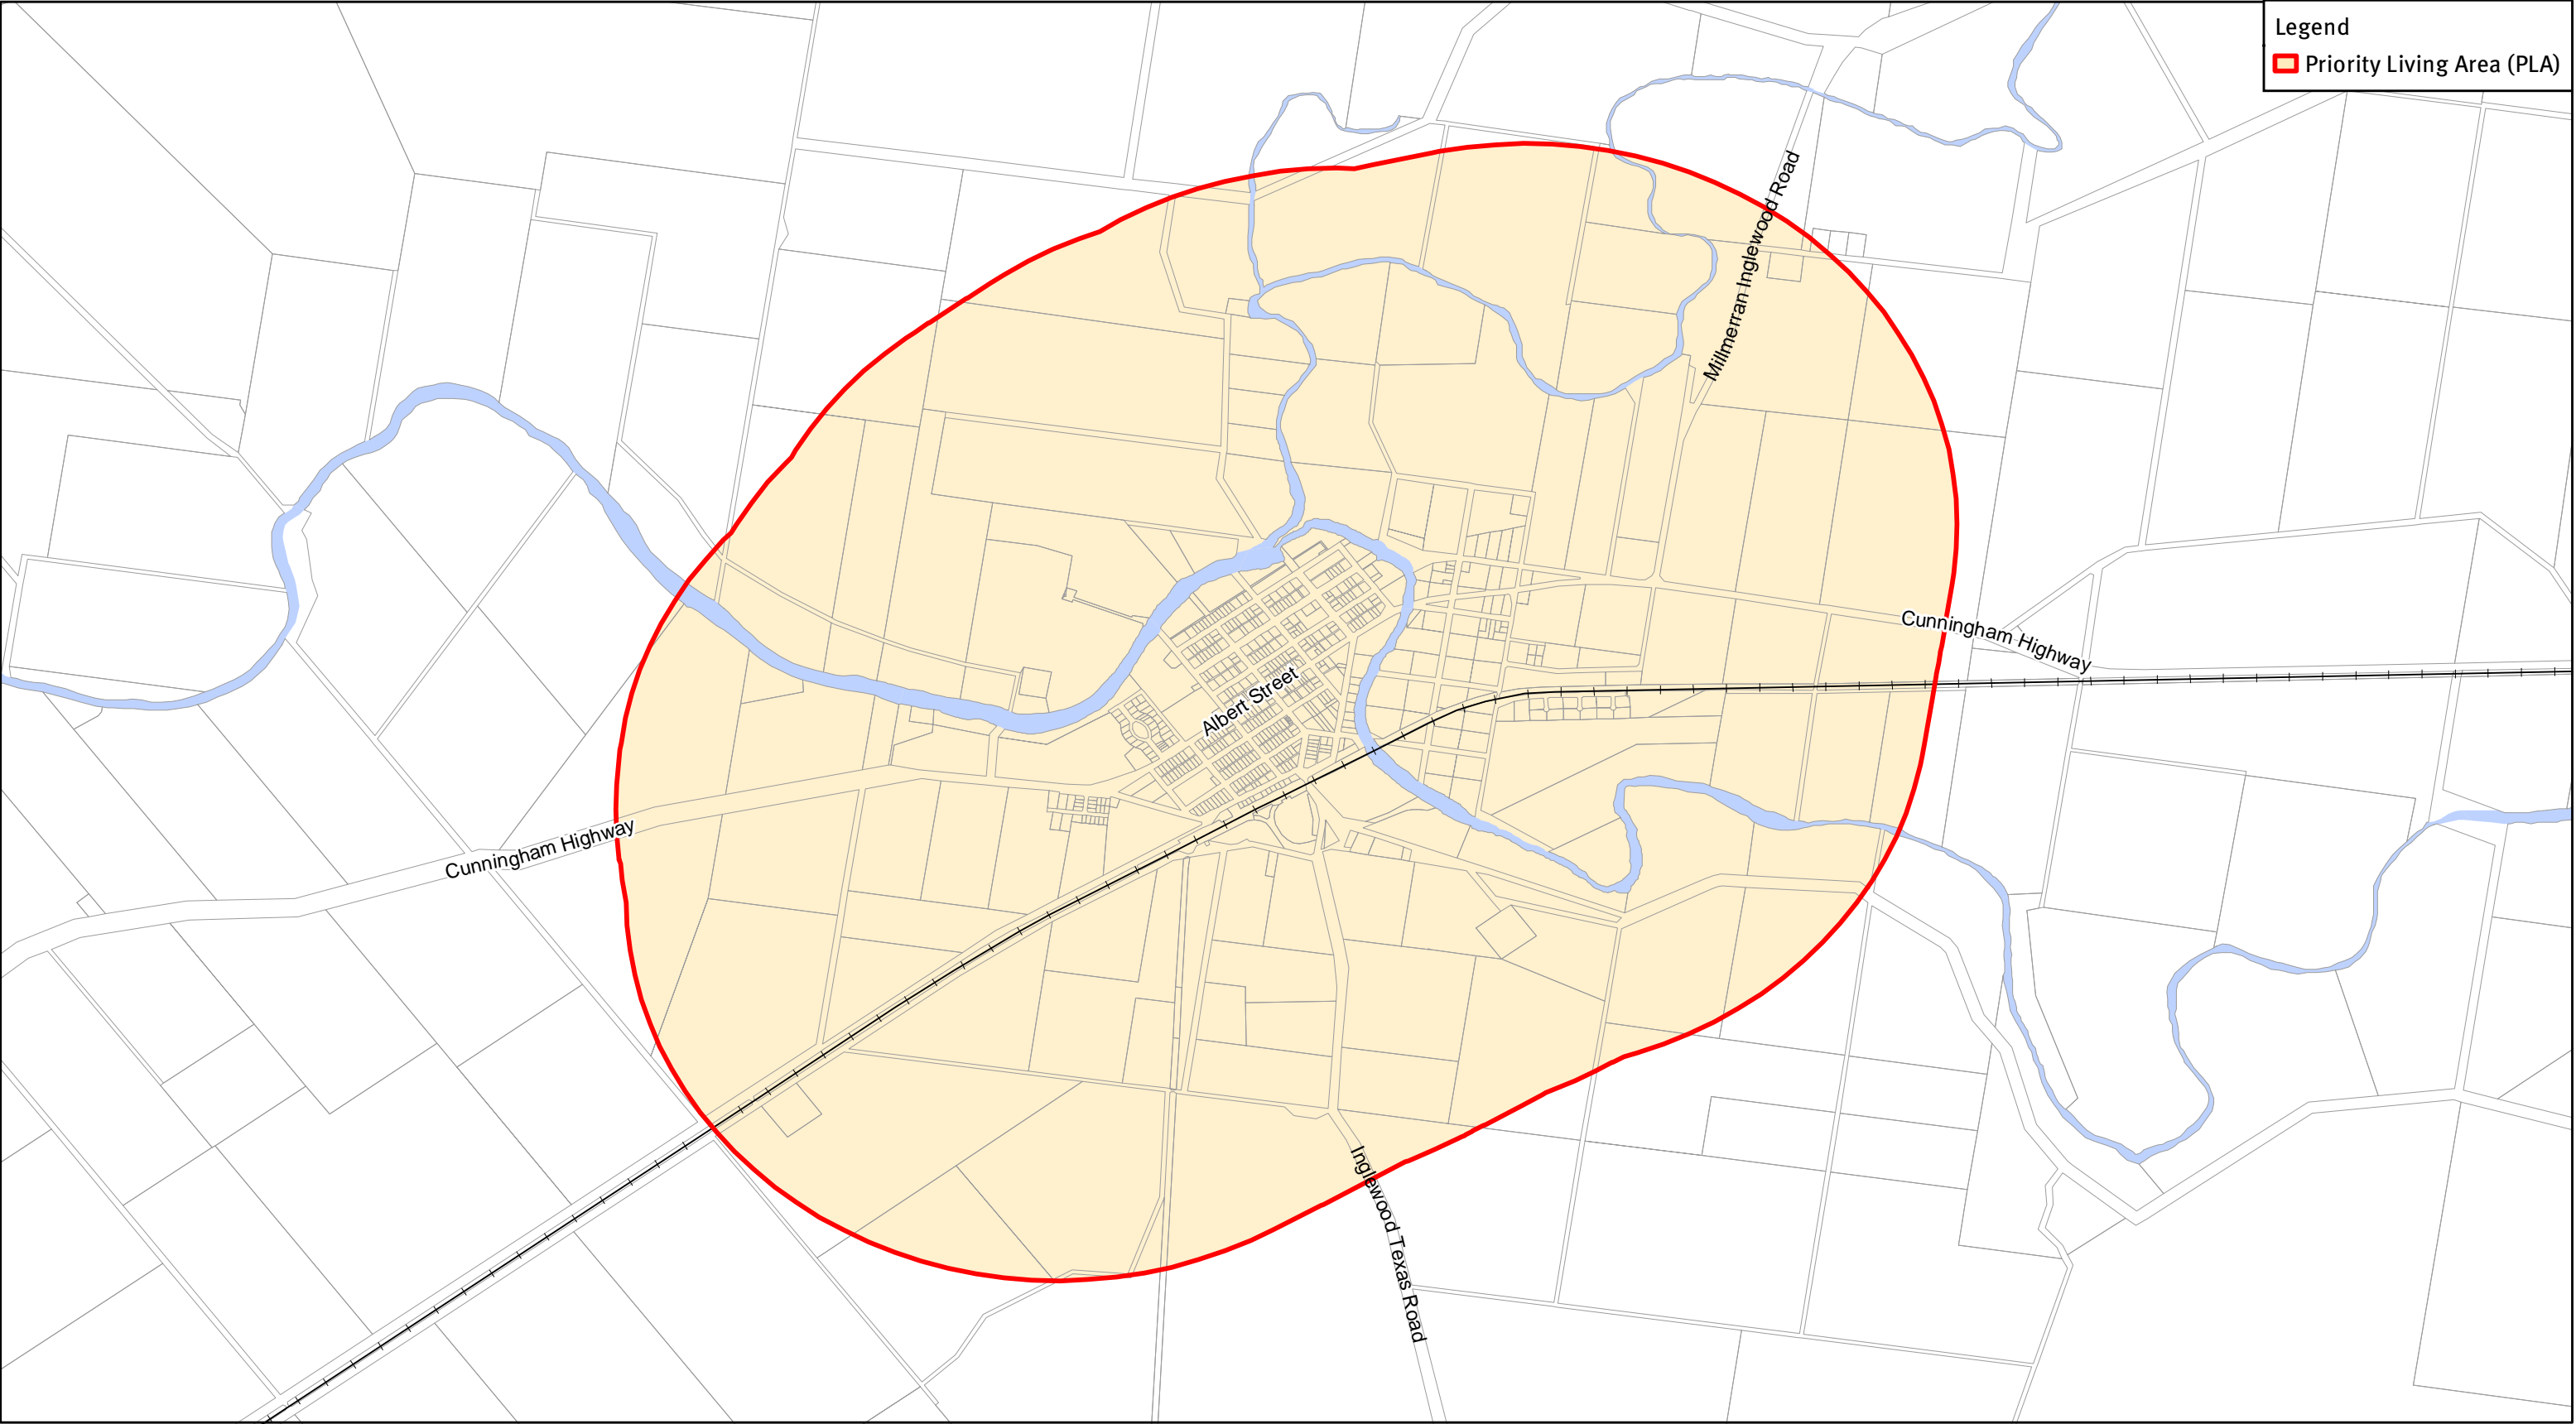

Priority Living Area - Goondiwindi Regional - Inglewood

Legend
Priority Living Area (PLA)

To the extent permitted by law, The Department of State Development, Infrastructure and Planning gives no warranty in relation to the material or information contained in this data (including accuracy, reliability, completeness or suitability) and accepts no liability (including without limitation, liability in negligence) for any loss, damage or costs (including indirect or consequential damage) relating to any use of the material or information contained in this data; and responsibility or liability for any loss or damage arising from its use.