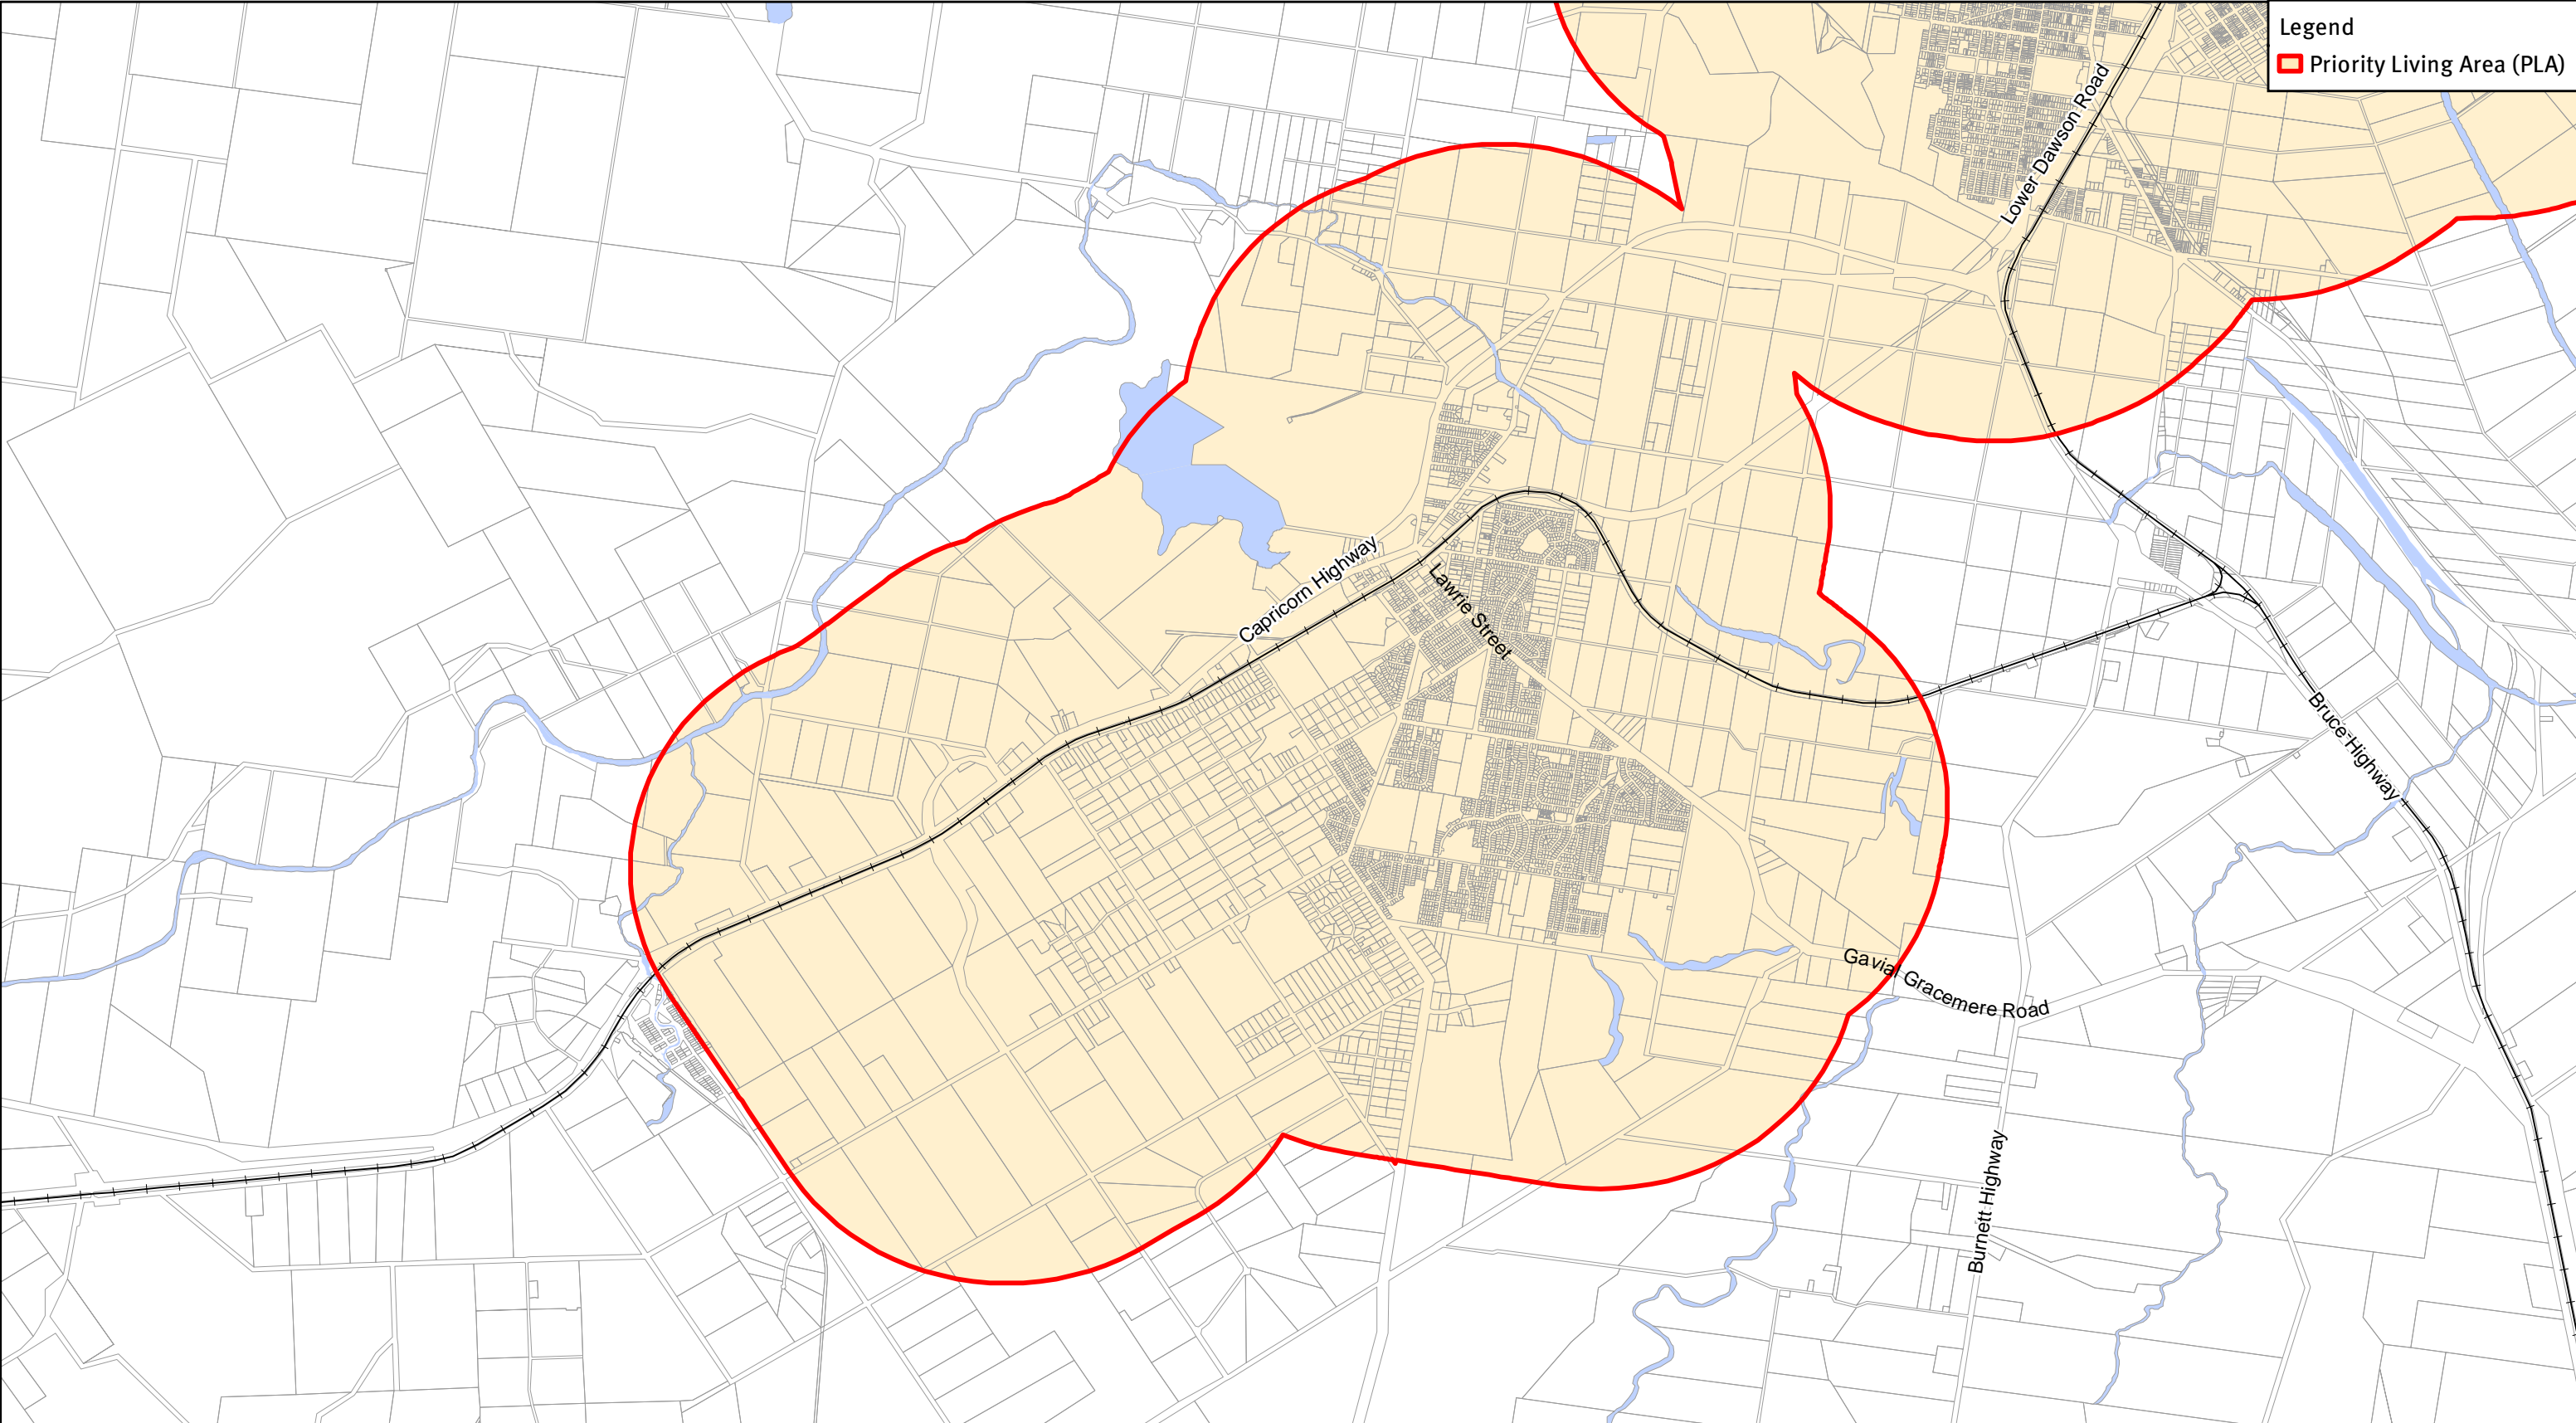

Priority Living Area - Rockhampton Regional - Gracemere

To the extent permitted by law, The Department of State Development, Infrastructure and Planning gives no warranty in relation to the material or information contained in this data (including accuracy, reliability, completeness or suitability) and accepts no liability (including without limitation, liability in negligence) for any loss, damage or costs (including indirect or consequential damage) relating to any use of the material or information contained in this data; and responsibility or liability for any loss or damage arising from its use.