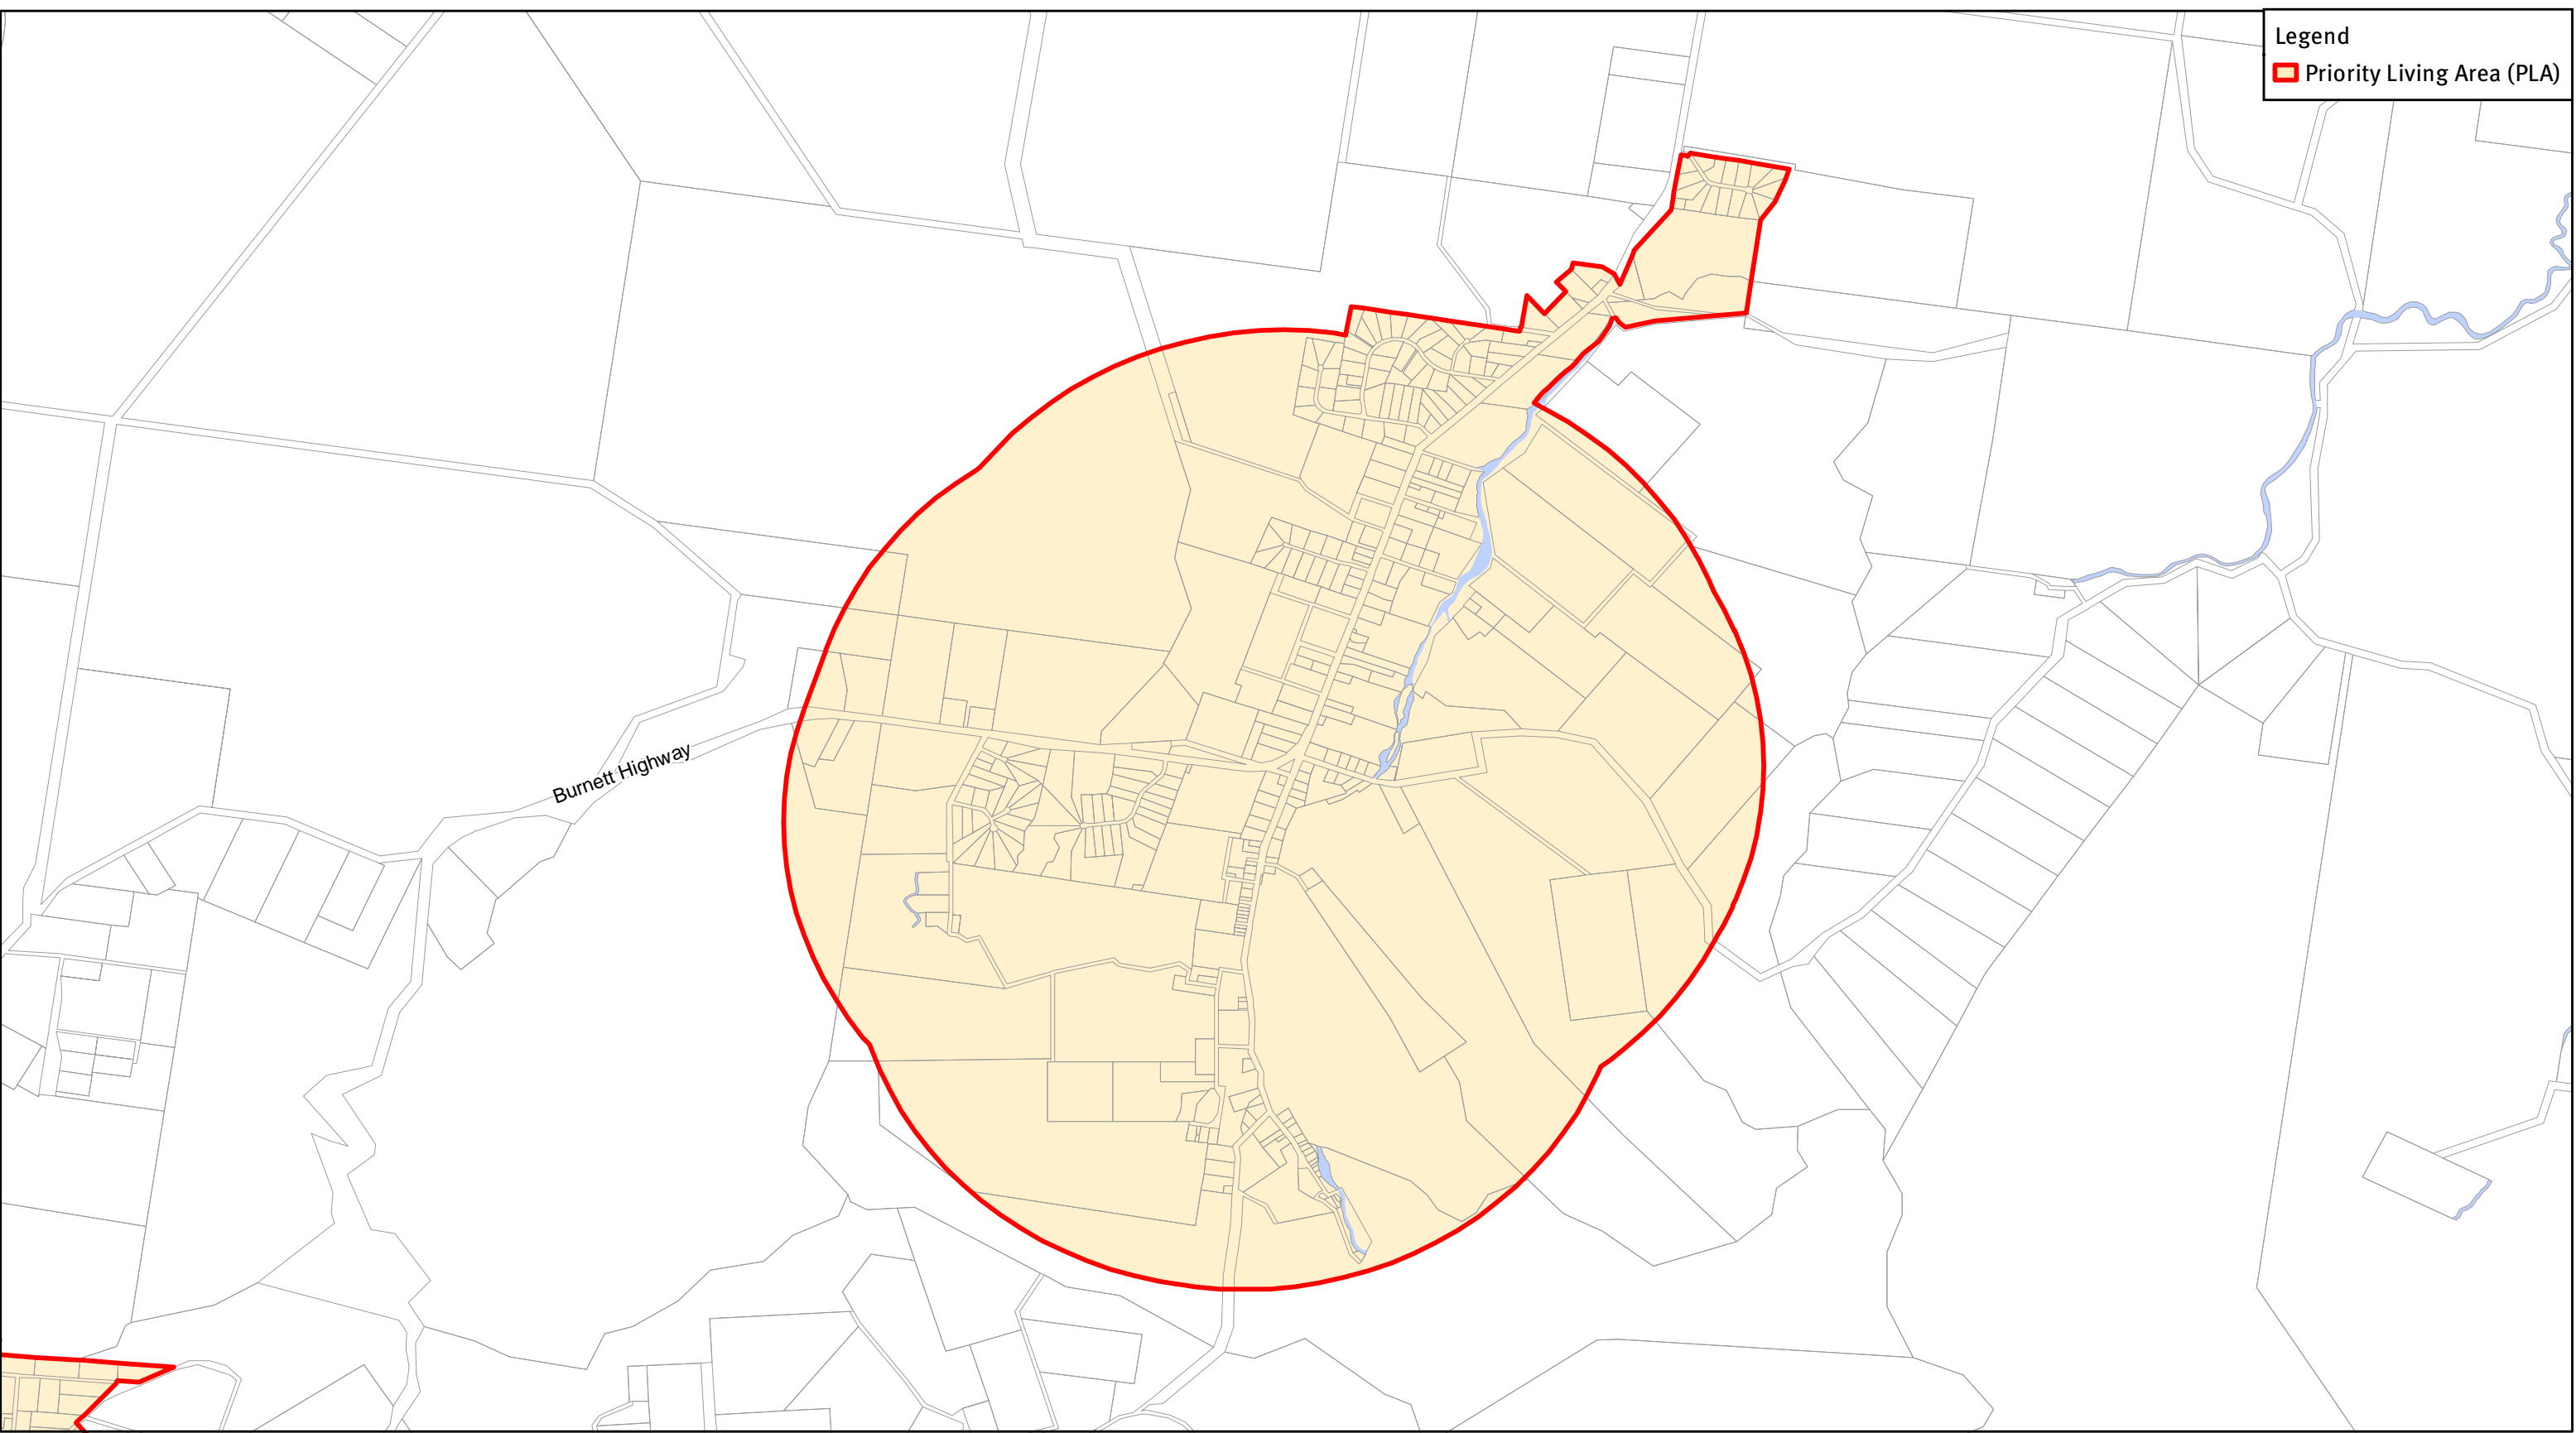

Priority Living Area - Rockhampton Regional - Bouldercombe

Legend
Priority Living Area (PLA)

Burnett Highway