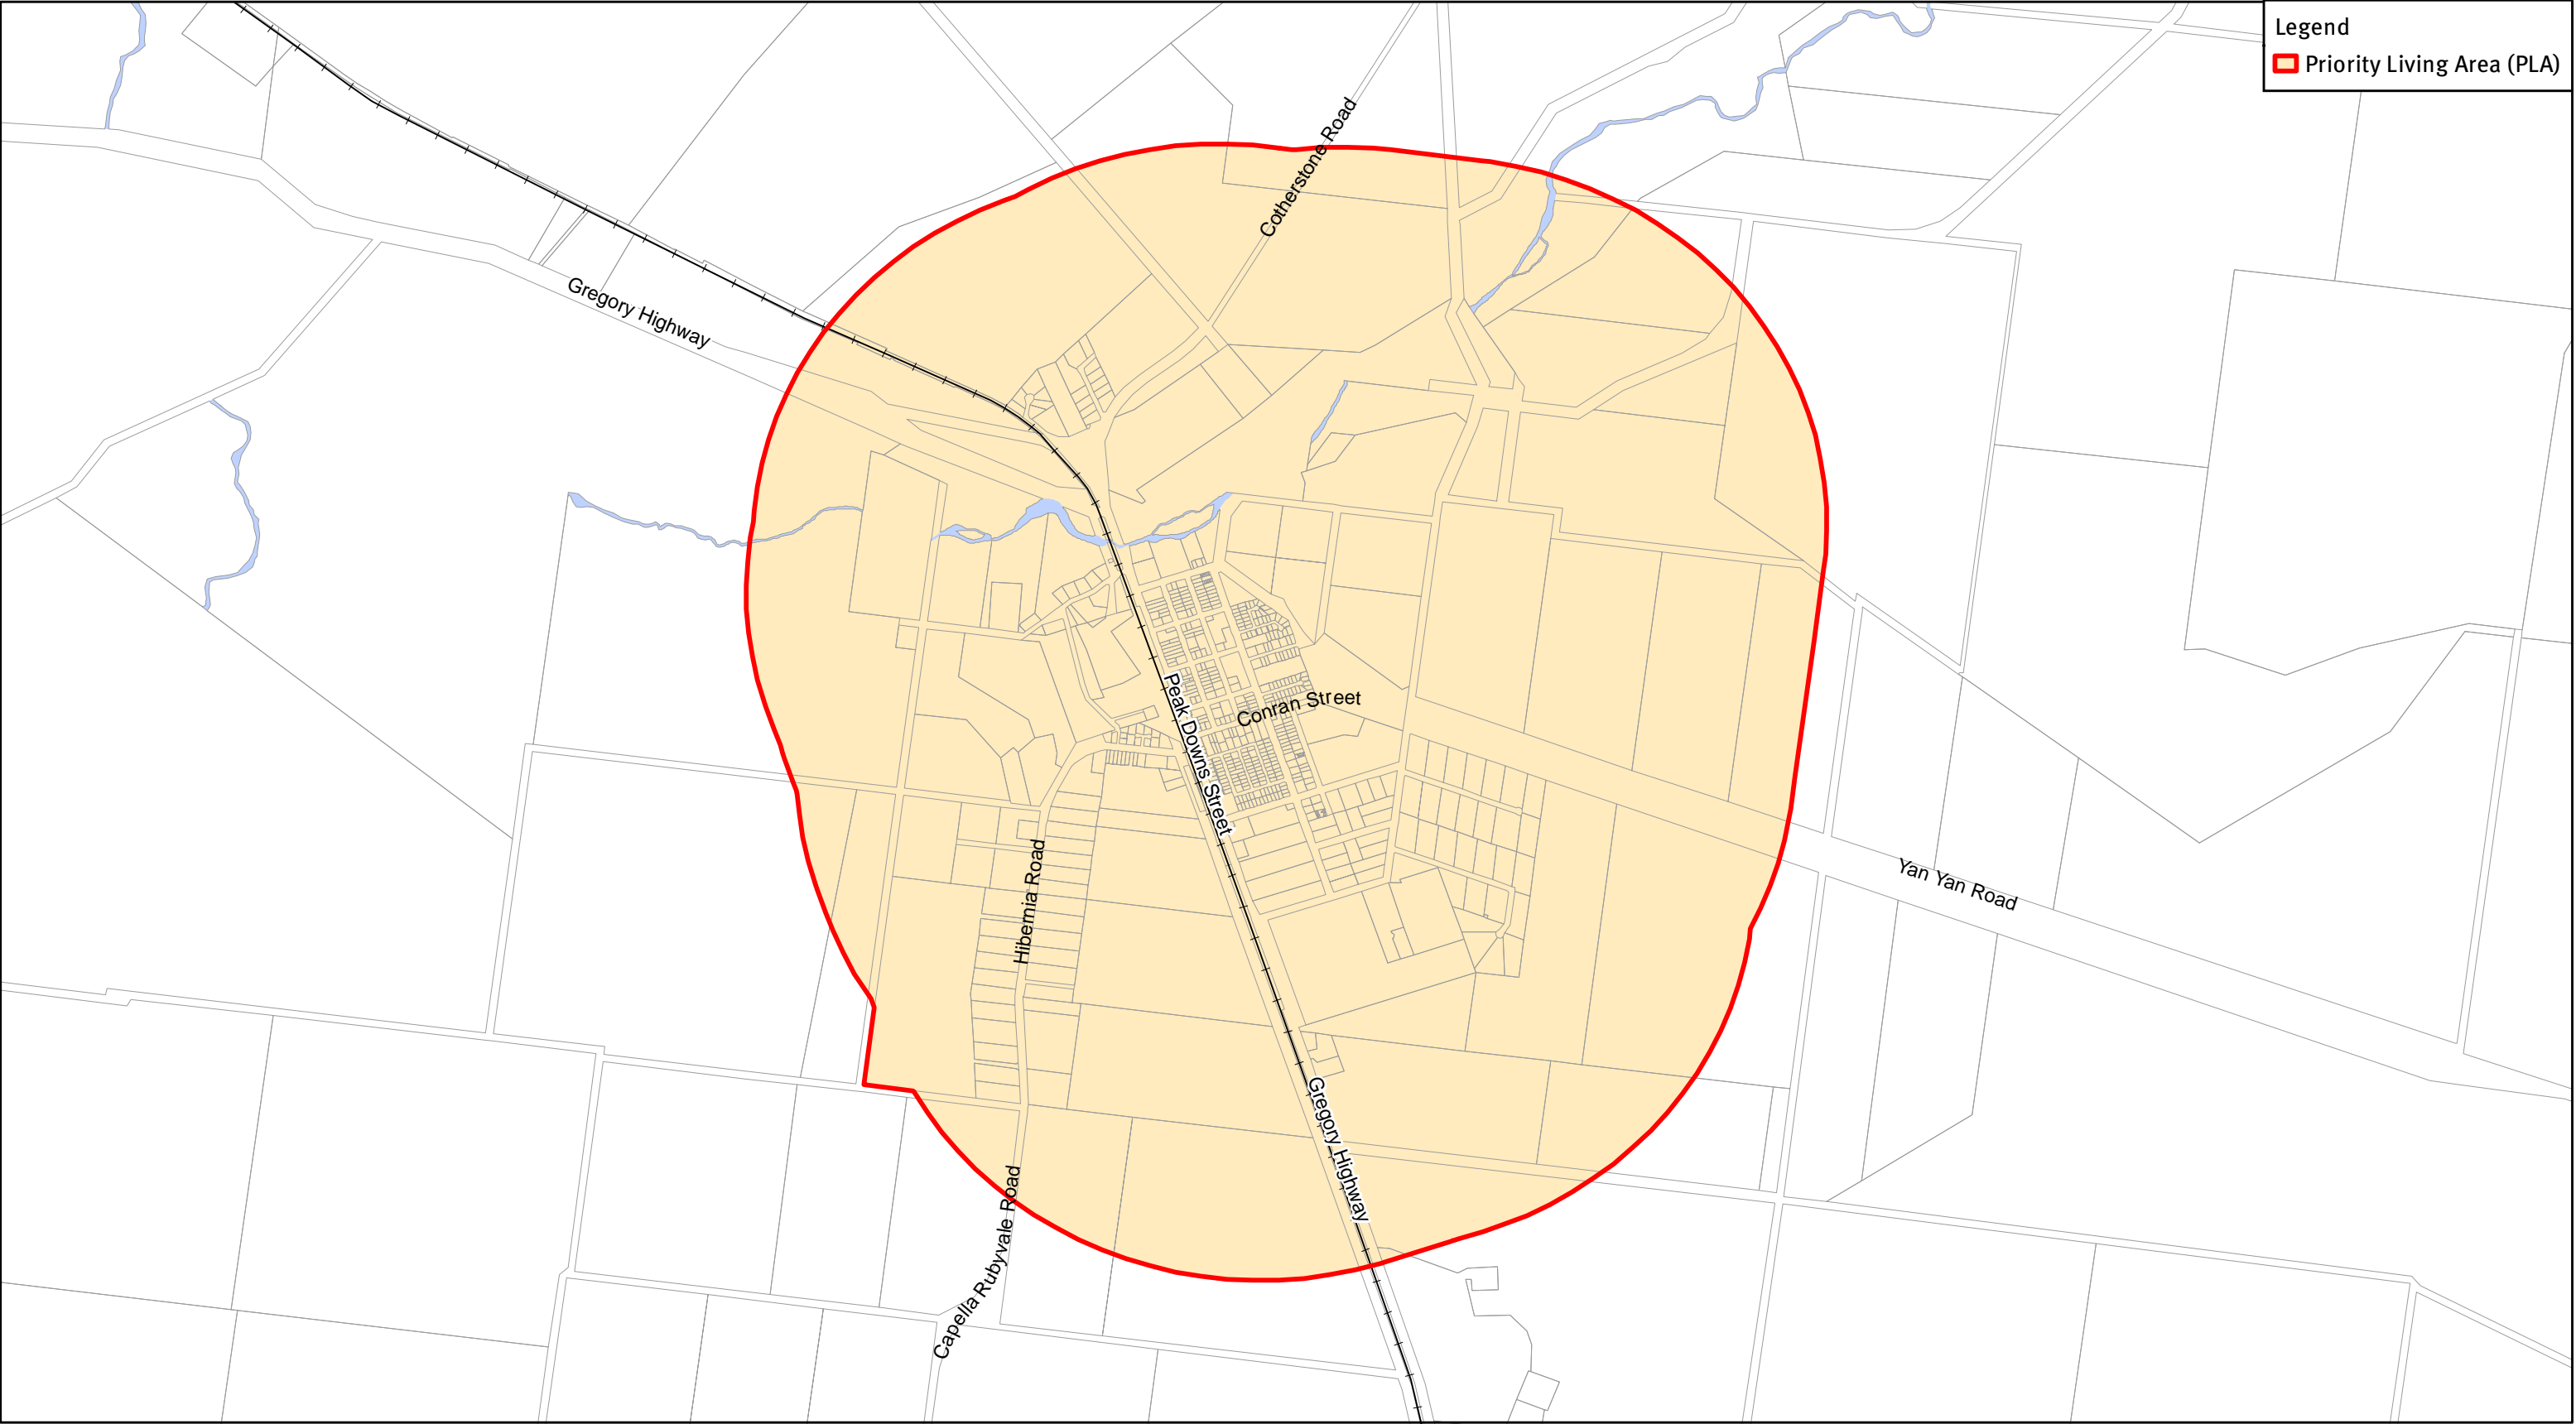

Priority Living Area - Central Highlands Regional - Capella

Legend
Priority Living Area (PLA)

To the extent permitted by law, The Department of State Development, Infrastructure and Planning gives no warranty in relation to the material or information contained in this data (including accuracy, reliability, completeness or suitability) and accepts no liability (including without limitation, liability in negligence) for any loss, damage or costs (including indirect or consequential damage) relating to any use of the material or information contained in this data; and responsibility or liability for any loss or damage arising from its use.