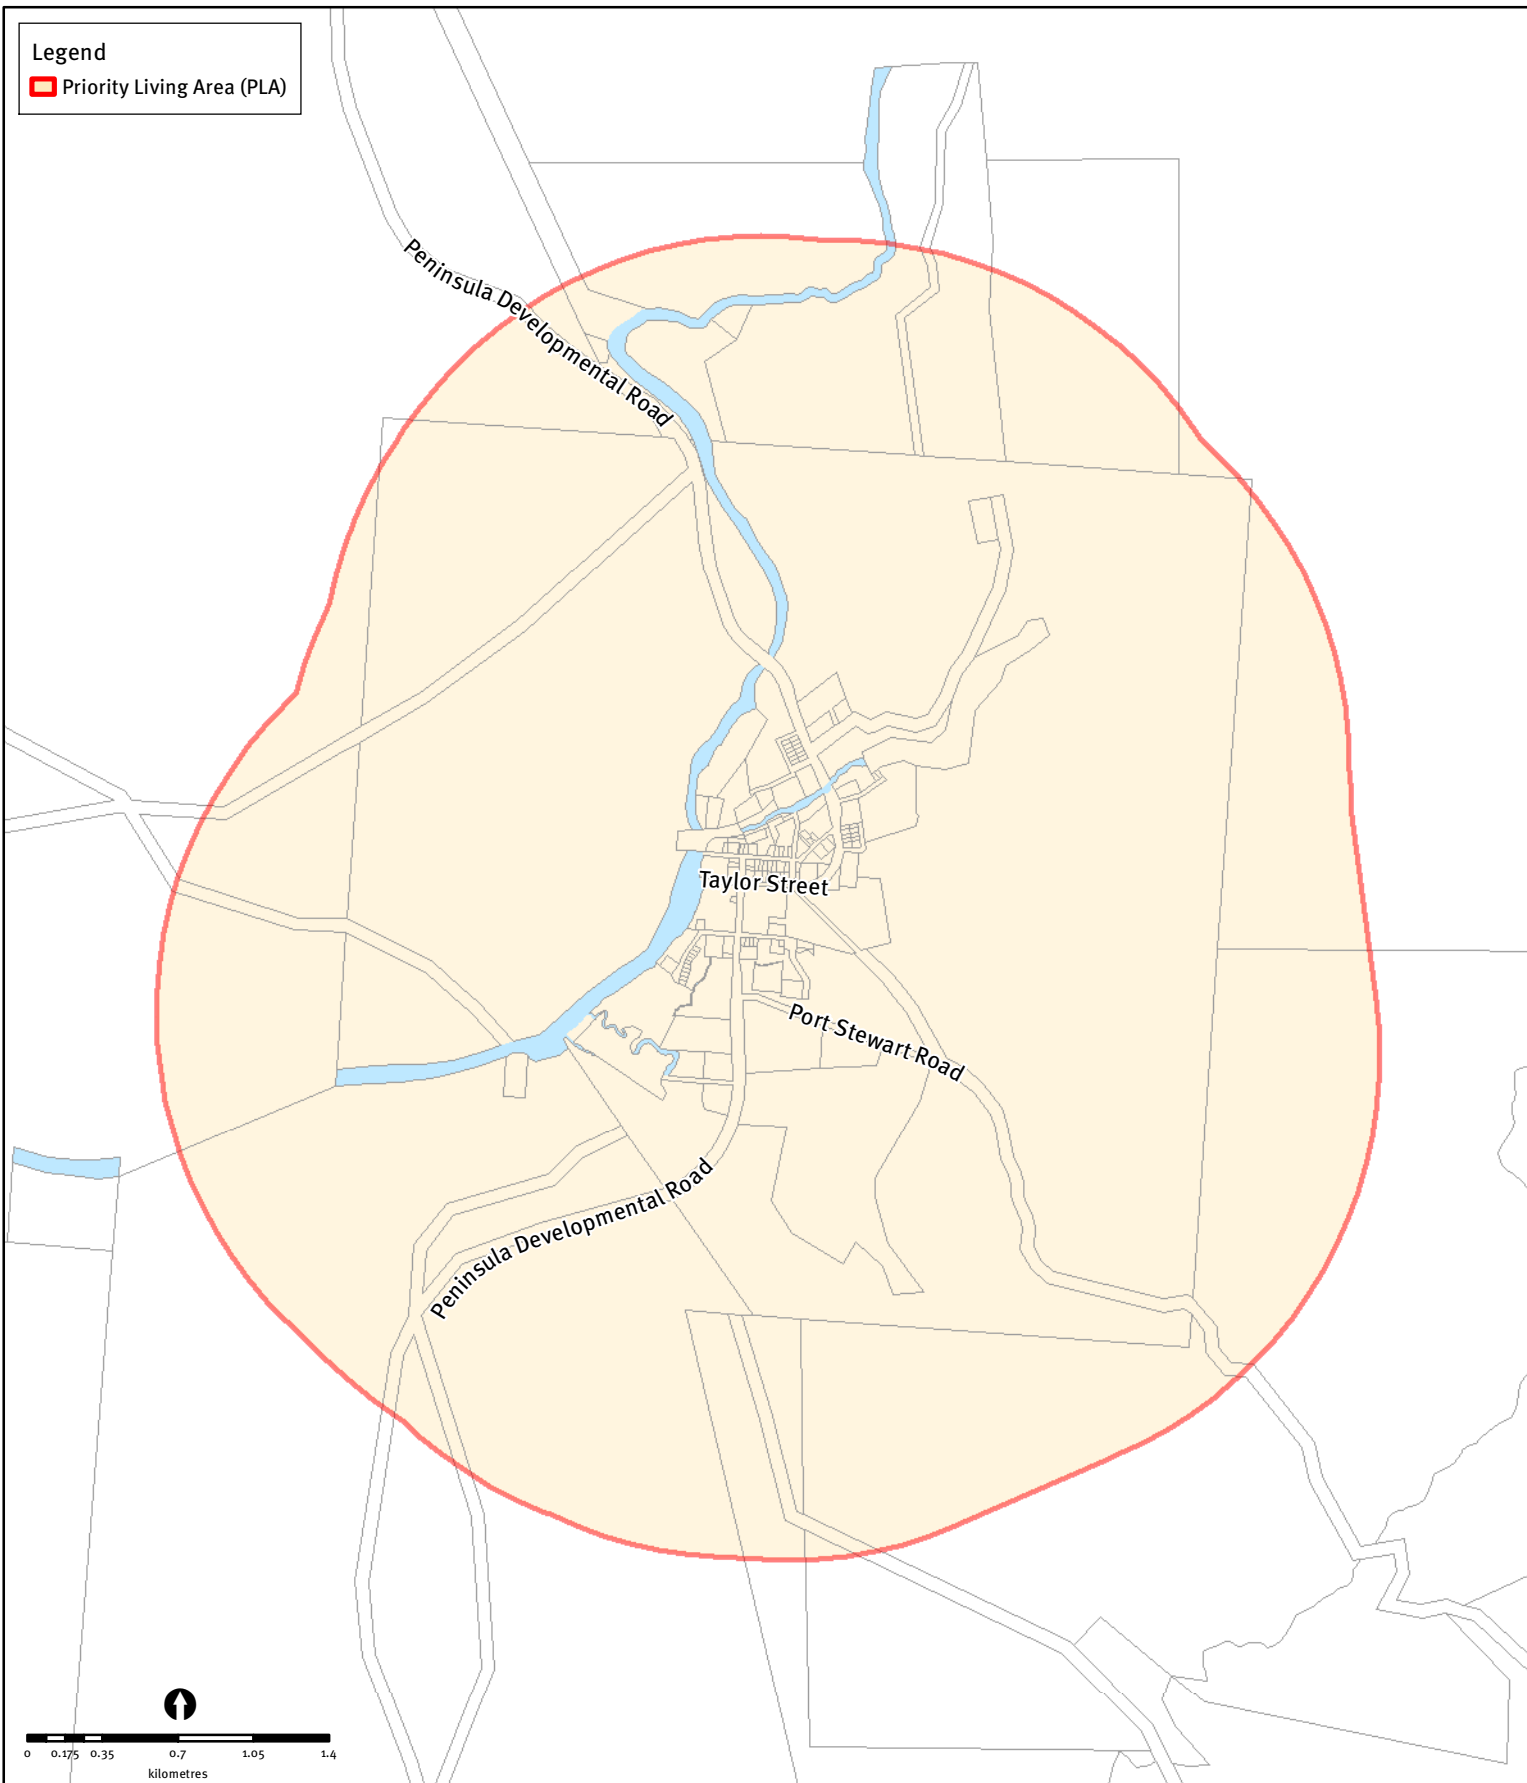

Priority Living Area - Cook Shire - Coen Cape York Regional Plan

To the extent permitted by law, The Department of State Development, Infrastructure and Planning gives no warranty in relation to the material or information contained in this data (including accuracy, reliability, completeness or suitability) and accepts no liability (including without limitation, liability in negligence) for any loss, damage or costs (including indirect or consequential damage) relating to any use of the material or information contained in this data; and responsibility or liability for any loss or damage arising from its use.